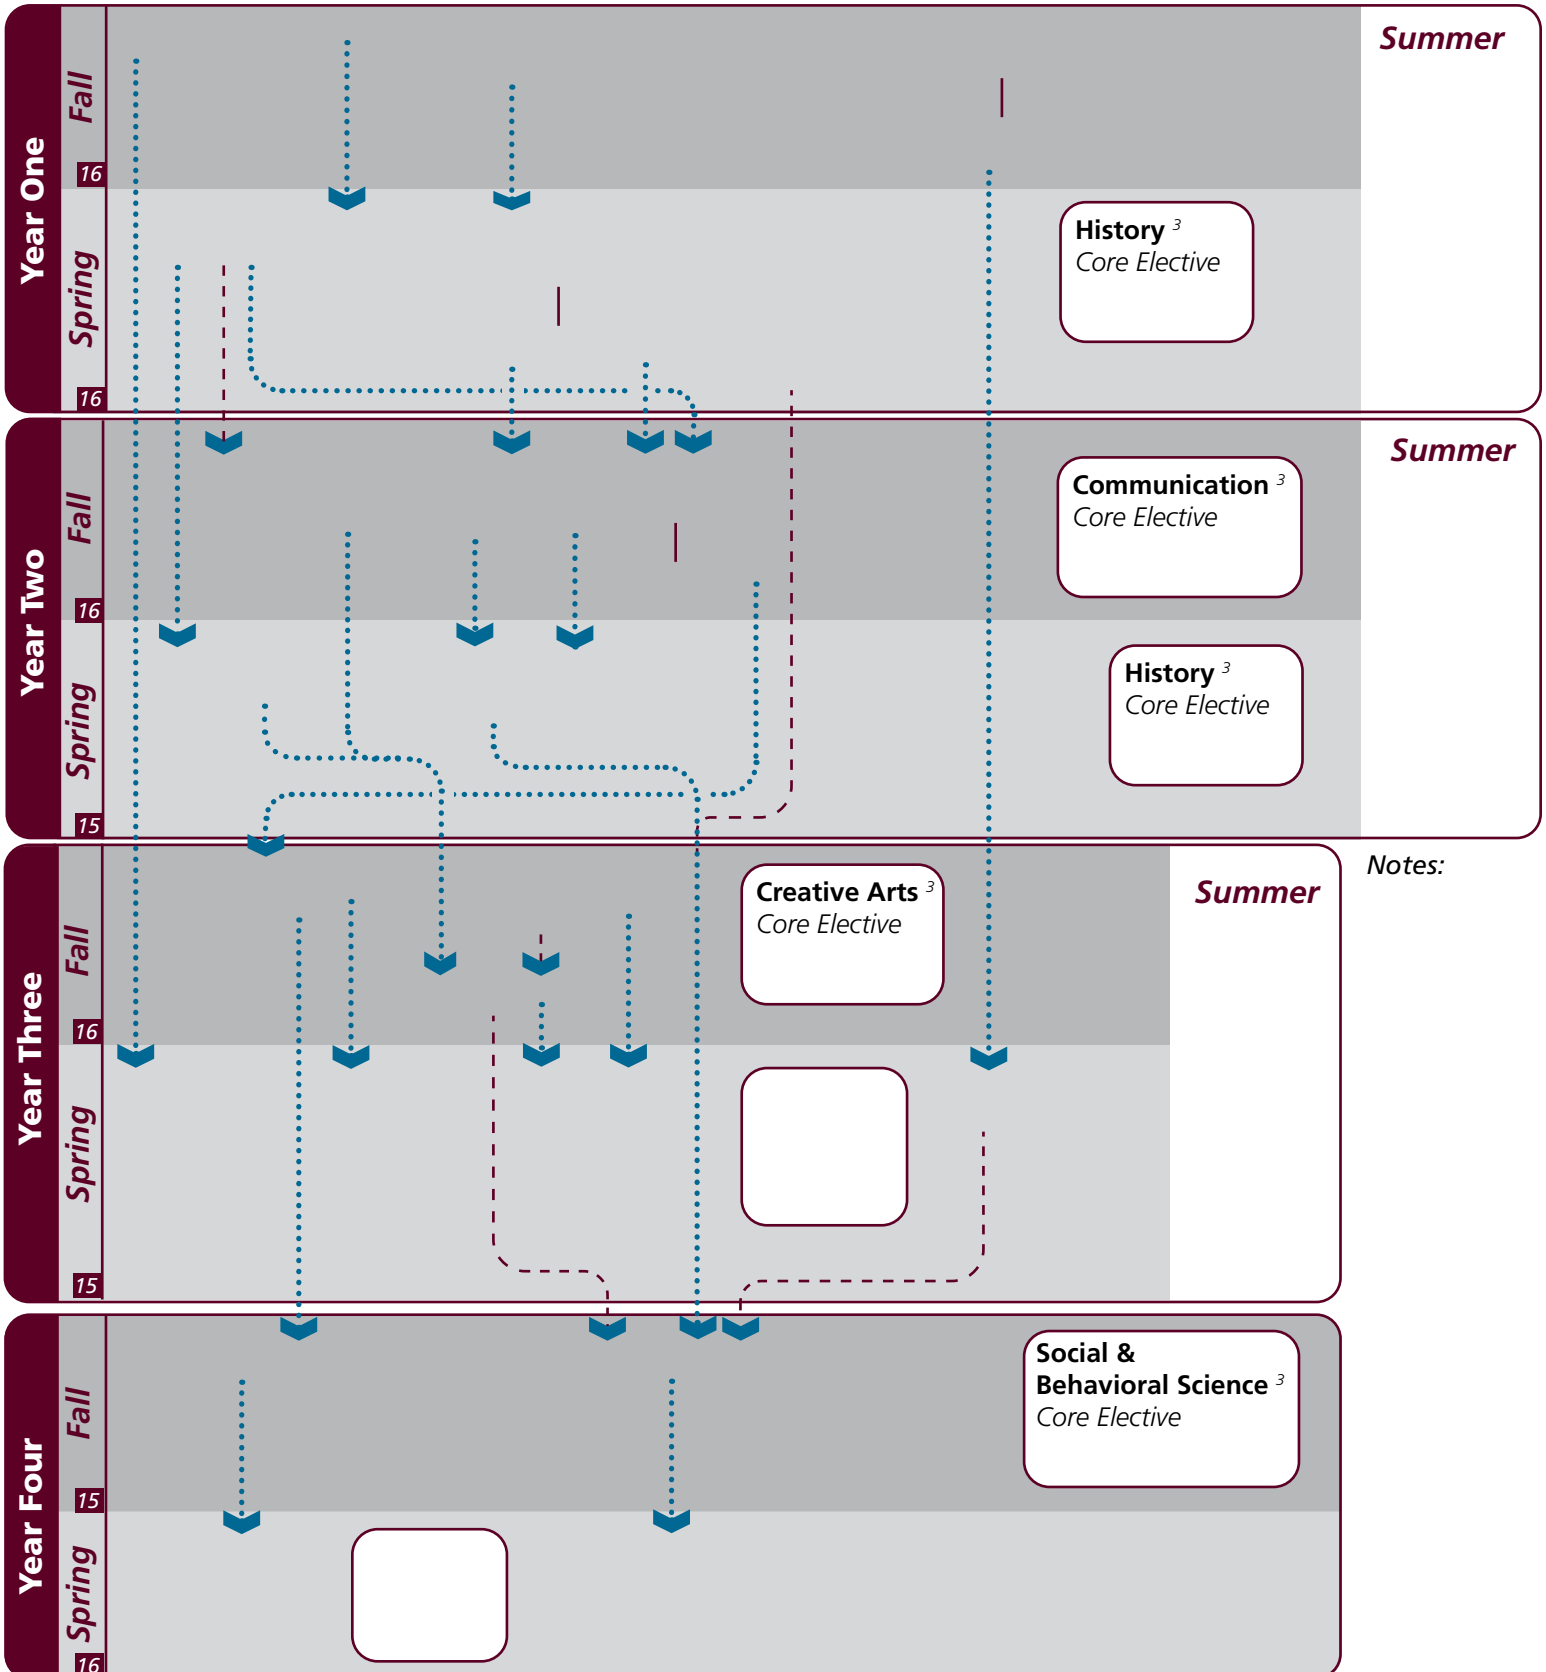

Instructions

Marine Engineering Technology - LO | 2020-2021

- Download this file and open in **Adobe Reader** (get.adobe.com/reader)
- **Click once** on the category/ course to turn **blue for planned courses.**
- **Click twice** to turn yellow for **completed/in progress courses.**
- For elective areas, also select the appropriate course from the dropdown.
- **Submit via eCampus** prior to your appointment.

Name: _____

UIN: _____

** Technical electives may be any course with the following prefixes: MARE, MARR, MART, MARS, MASE, OCEN, CVEN, MATH, PHYS, or OCNG in consultation with advisor. At least one elective must be at the 300 or 400 level.

- Courses in this section can concurrently fulfill a Core or Major Requirement;
- Two semesters of a single foreign language is required for students who did not complete the foreign language req in high school