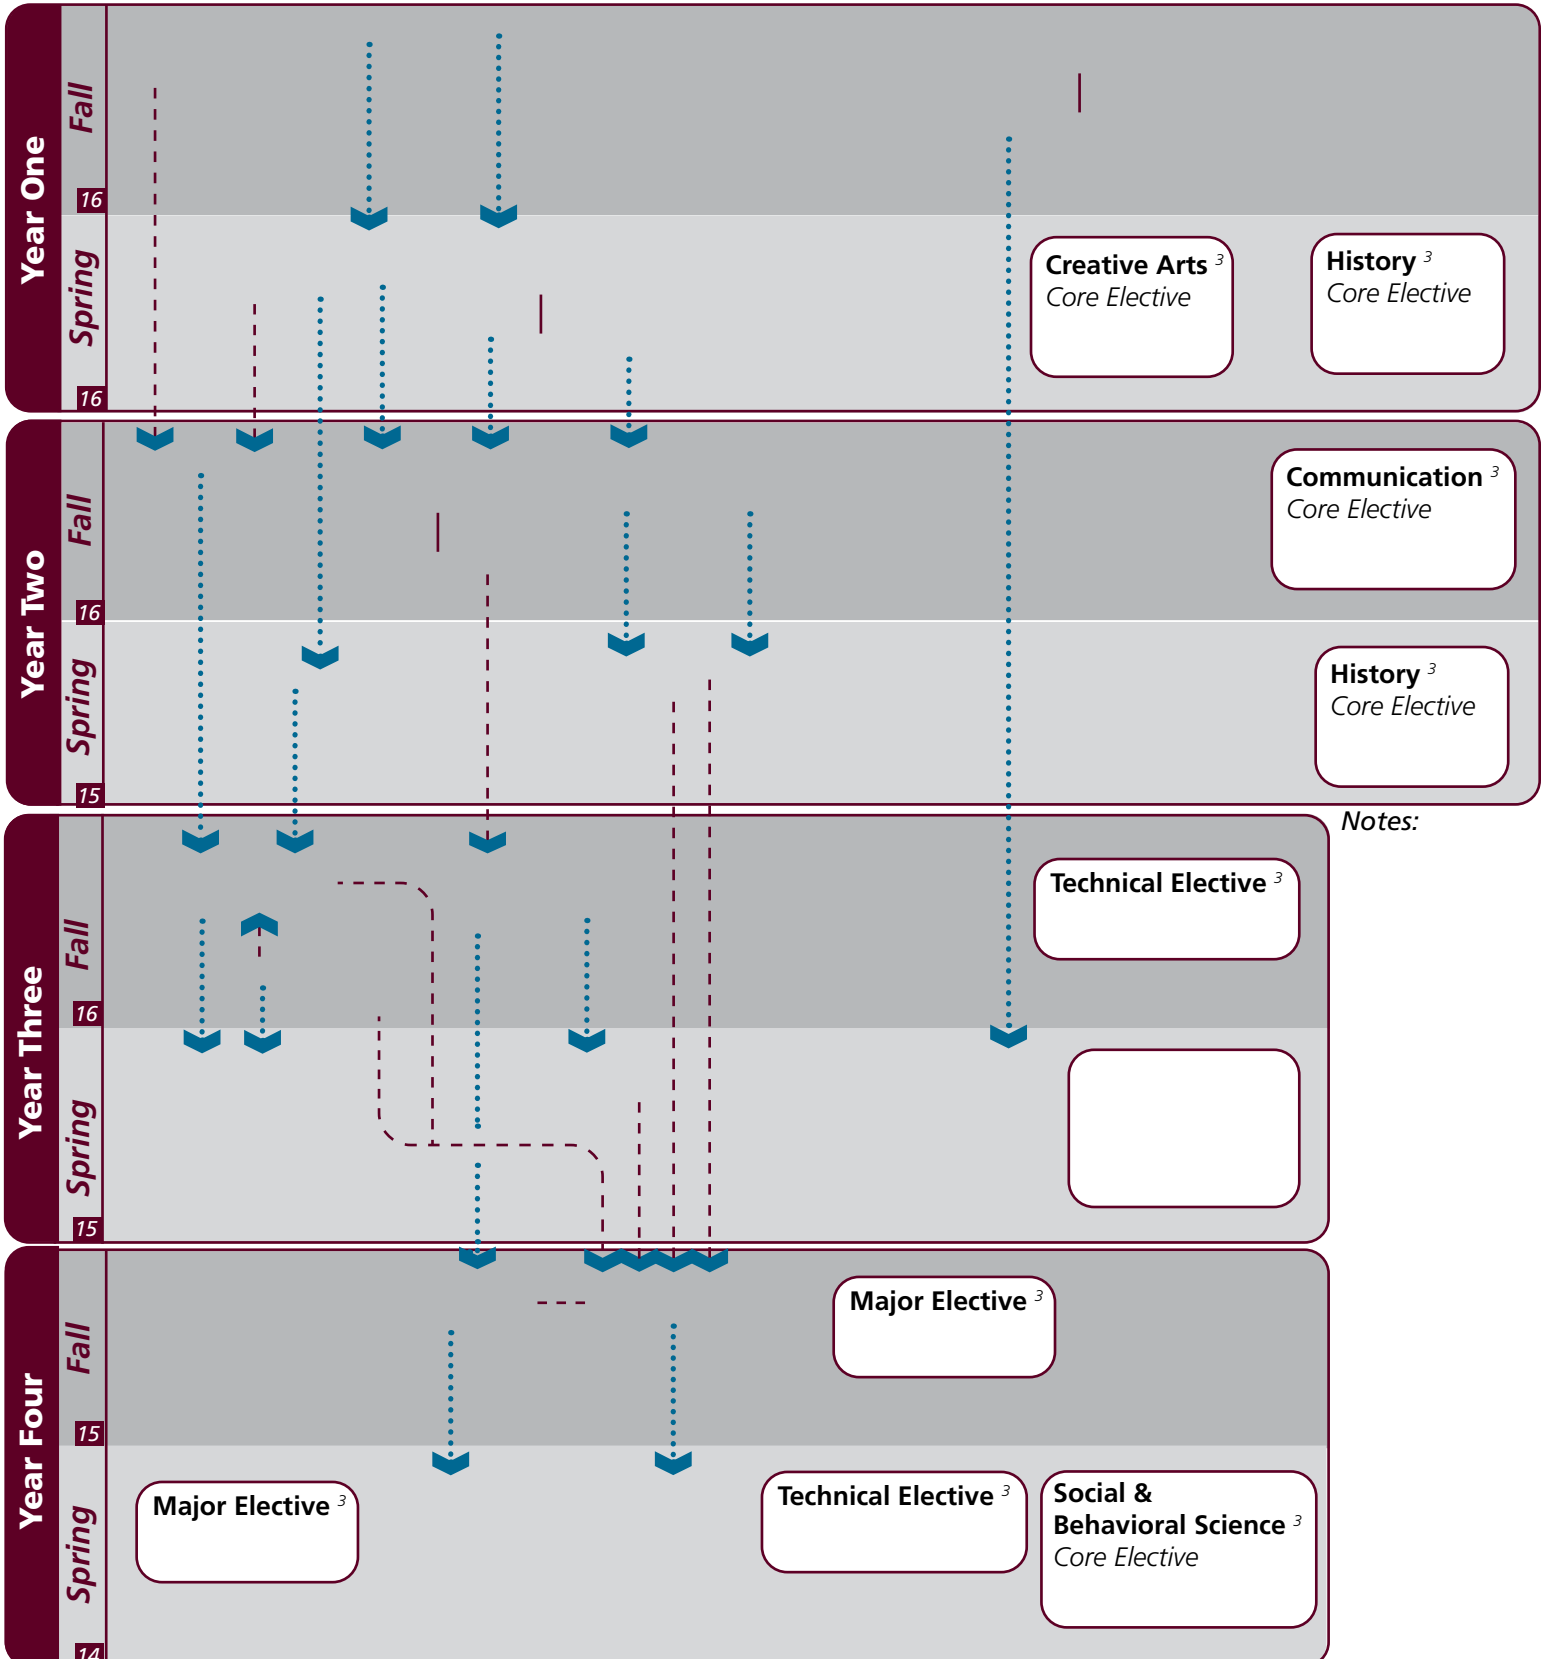

Instructions

Marine Engineering Technology | 2020-2021

- Download this file and open in **Adobe Reader** (get.adobe.com/reader)
- **Click once** on the category/ course to turn **blue for planned courses.**
- **Click twice** to turn yellow for **completed/in progress courses.**
- For elective areas, also select the appropriate course from the dropdown.
- **Submit via eCampus** prior to your appointment.

Name: _____

UIN: _____

** Technical electives may be any course with the following prefixes: MARE, MARR, MARS, MART, MASE, OCEN, CVEN, MATH, PHYS, or OCNG in consultation with advisor. At least one elective must be at the 300 or 400 level.

Marine Engineering Technology | 2020-2021 Catalog | Major Guide

Notes:

Major	TAMUG Course Options					
Major Coursework	MARE 100 ^MARE 207 MARE 261 MARE 402	MARE 111 MARE 209 MARE 305 MARE 405	MARE 112 MARE 211 MARE 306 MARE 441	^MARE 202 MARE 212 MARE 307 MARE 452	^MARE 205 MARE 242 MARE 309	^MARE 206 MARE 243 MARE 313
Major Electives ⁶ <i>Select 6 hours</i>	MARE 400 - 499 (Excluding MARE 402 and MARE 405)					
Technical Electives ⁶ <i>Select 6 hours</i>	In consultation with advisor: MASE 100-499 OCEN 100-499		MARE 100-499 CVEN 100-499	MARR 300-499 MATH 100-499	MARS 100-499 PHYS 100-499	MART 300-499 OCNG 300-499
At least one course must be at the 300-499 level.						
^ Requires C or better						

- Courses in this section can concurrently fulfill a Core or Major Requirement;
- Two semesters of a single foreign language is required for students who did not complete the foreign language req in high school