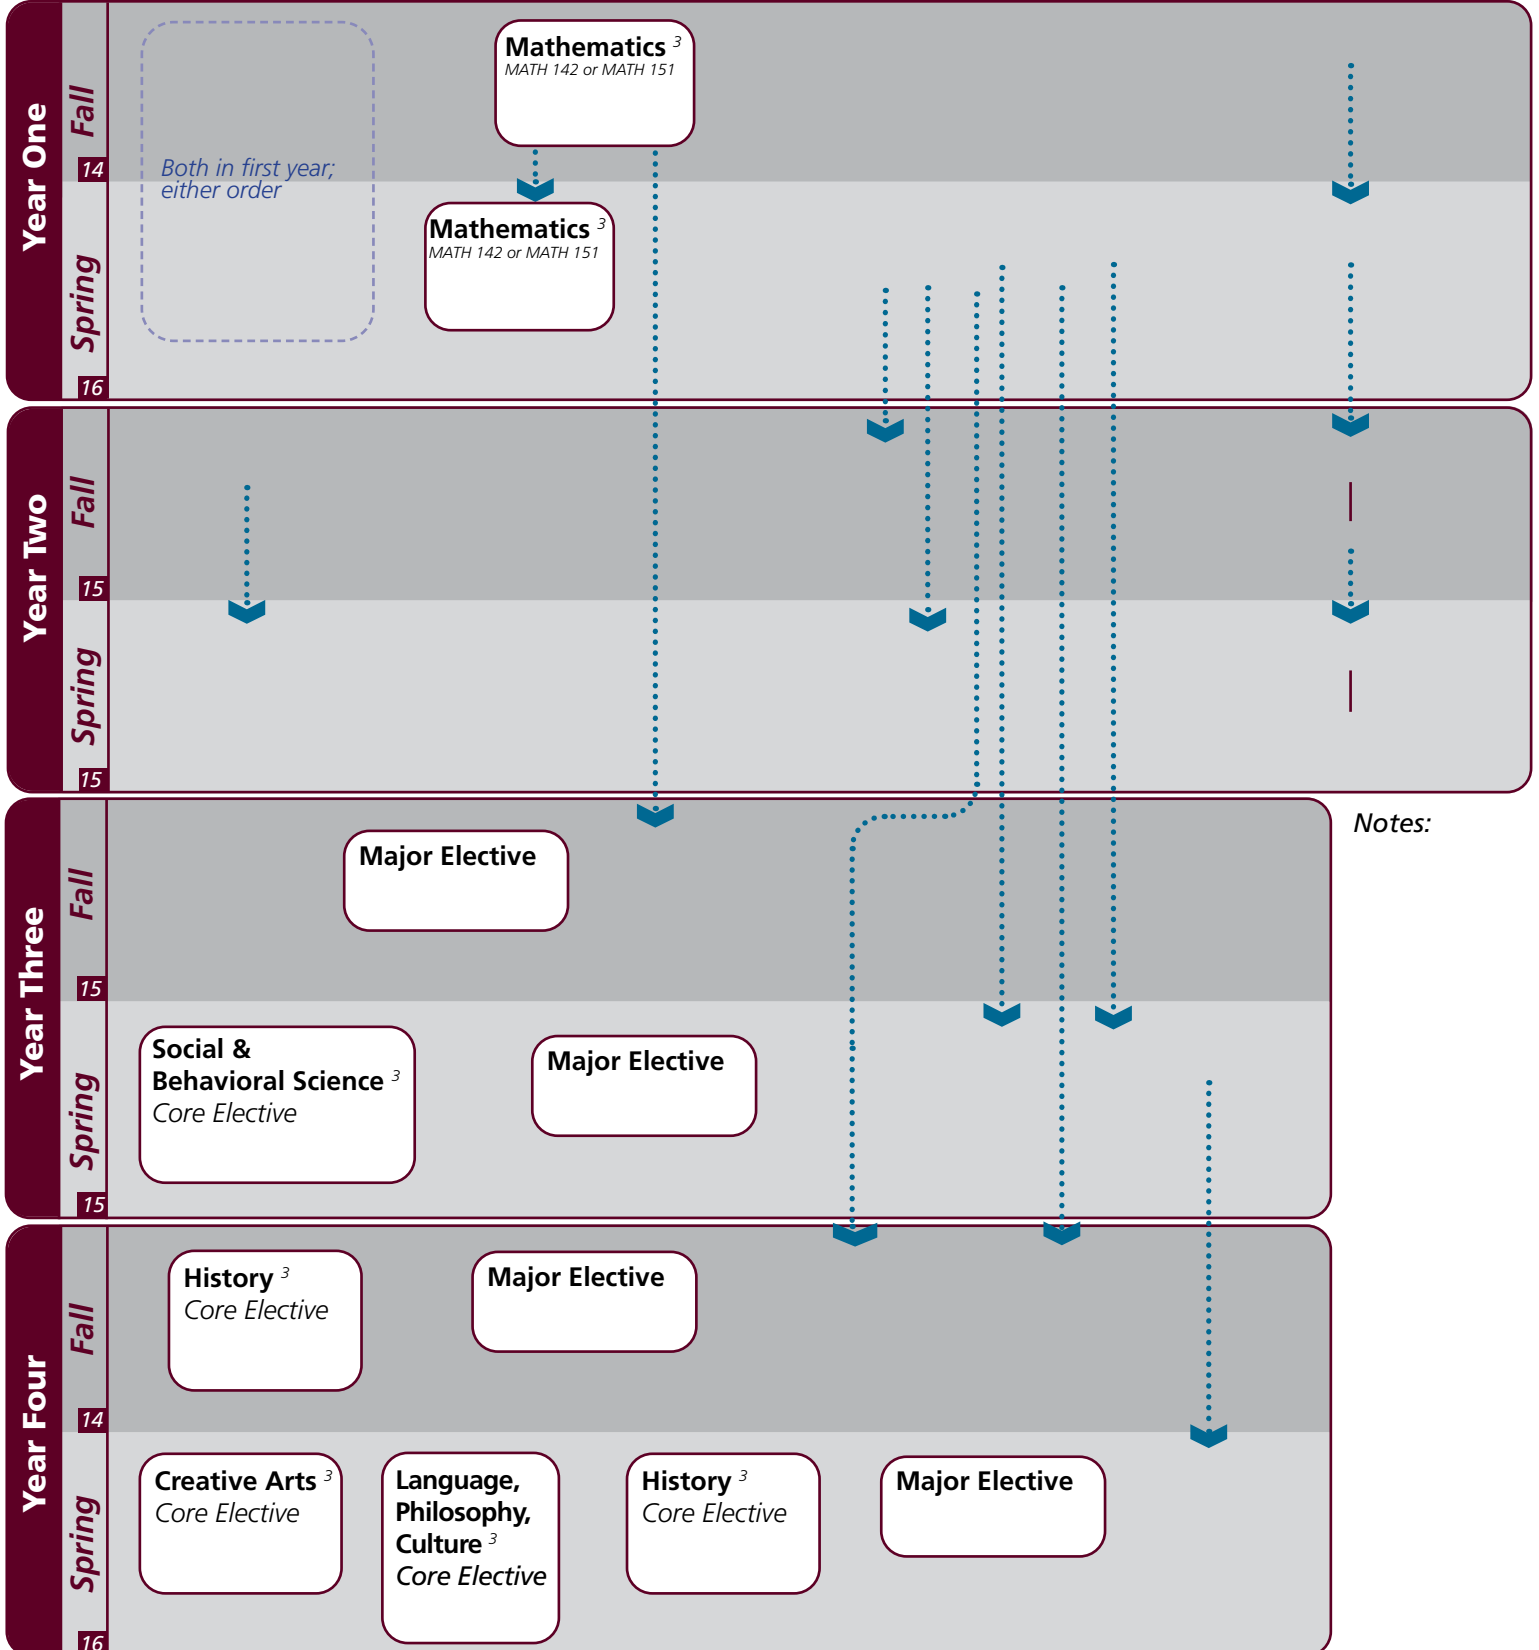

# Instructions

# Marine Biology | 2020-2021 Recommended

- Download this file and open in **Adobe Reader** ([get.adobe.com/reader](http://get.adobe.com/reader))
- **Click once** on the category/ course to turn blue for **planned courses**.
- **Click twice** to turn yellow for **completed/in progress courses**.
- For elective areas, also select the appropriate course from the dropdown.
- **Submit via eCampus** prior to your appointment.

# Marine Biology | 2020-2021 Recommended

Notes:

Major	Texas A&M University at Galveston Course Options					
<b>Major Coursework</b>	^BIOL 111 MARB 315	MARB 289 MARB 420	MARB 289 MARB 425	MARB 301 MARB 435	MARB 303 MARB 430	MARB 310 MARS 289
<b>Major Electives</b> <sup>13</sup> <i>Select 13 hours</i>	BIOL 351 MARS 360	MARB 300-499 ( <i>only up to two from 400, 401, &amp; 407</i> )			MARS 305	MARS 325
^ Requires C or better						

- Courses in this section can concurrently fulfill a Core or Major Requirement;
- Two semesters of a single foreign language is required for students who did not complete the foreign language req in high school