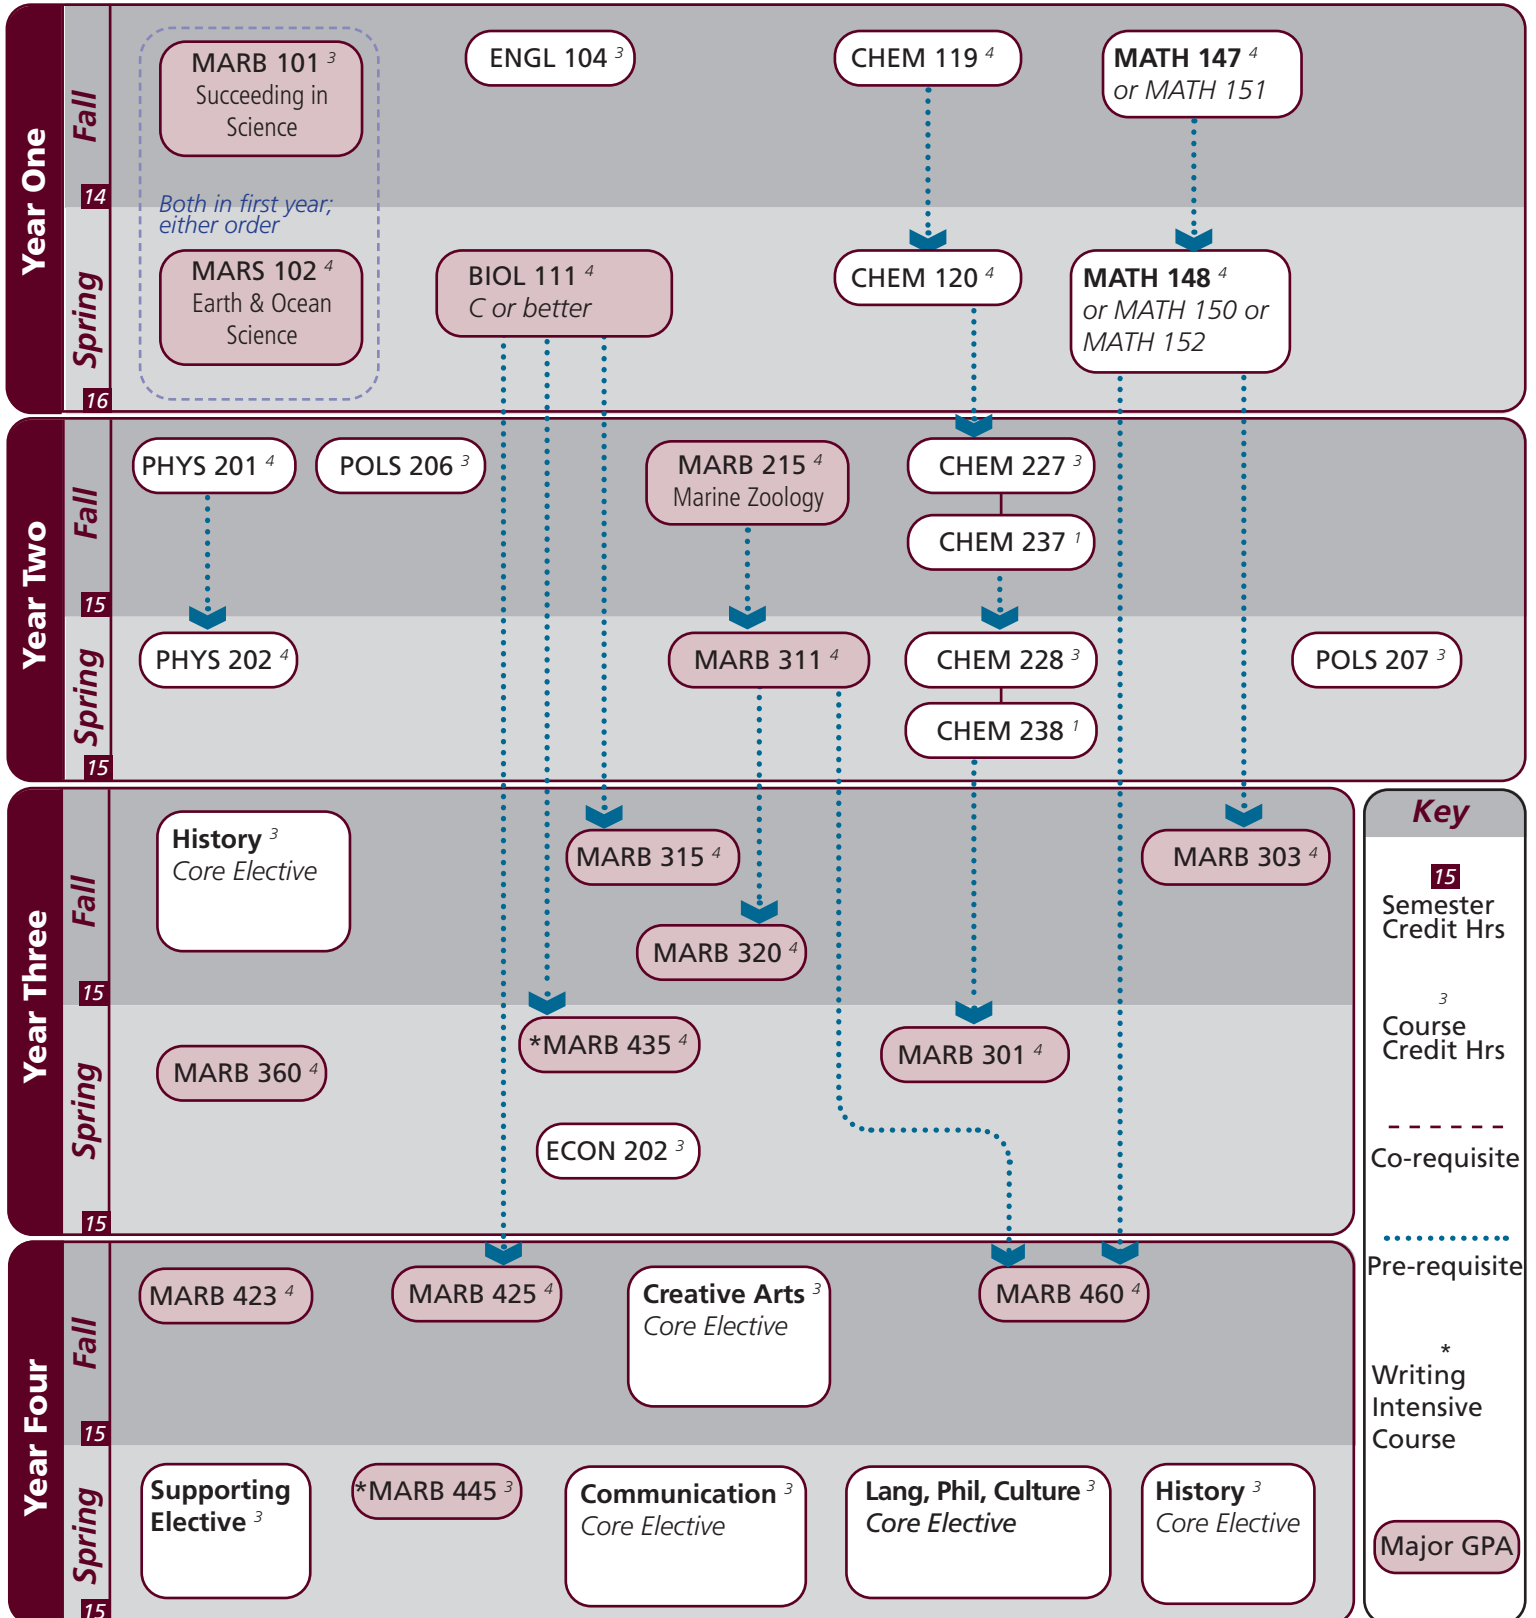

Marine Fisheries | 2021-2022 Catalog

Name: _____

UIN: _____

Catalog information: catalog.tamu.edu

“View Degree Evaluation”: <https://howdy.tamu.edu/uPortal/f/my-record/>

Notes:

Marine Fisheries | 2021-2022 Catalog

Notes:

Major	Texas A&M University at Galveston Course Options					
Major Coursework	^BIOL 111 MARB 315 MARB 445	MARB 101 MARB 320 MARB 460	MARB 215 MARB 360 MARS 102	MARB 301 MARB 423	MARB 303 MARB 425	MARB 311 MARB 435
Supporting Electives ⁶ Select 3 hours	MARB 300 - 499					
^ Requires C or better						

Core	Texas A&M University at Galveston Course Options					
Communication ⁶ Two courses required	Required: Select 1 from:	†ENGL 104 COMM 203	COMM 205	ENGL 203	ENGL 210	
Mathematics ⁶ Select 2 courses	MATH 147 or 151		MATH 148, 150, or 152			
Life & Physical Sciences ²⁰ All courses required	CHEM 119 PHYS 201	CHEM 120 PHYS 202	CHEM 227	CHEM 237	CHEM 228	CHEM 238
Language, Philosophy, Culture ³ Select 1 course	†ANTH 210 ENGL 334 HIST 242	ANTH 316 ENGL 335 *SPAN 201	*ENGL 204 *ENGL 338 *SPAN 202	*ENGL 222 *ENGL 374	*ENGL 253 *GEOG 202	ENGL 330 *GEOG 301
Creative Arts ³ Select 1 course	*ARTS 150	ENGL 212	*ENGL 251	HISP 204	*PERF 226	*PERF 281
Social & Behavioral Science ³	ECON 202					
American History ⁶ Select 2 courses	HIST 105	HIST 106	HIST 226	HIST 232		
Political Science ⁶ Both courses required	POLS 206	POLS 207				

- Courses in this section can concurrently fulfill a Core or Major Requirement;
- Two semesters of a single foreign language is required for students who did not complete the foreign language req in high school