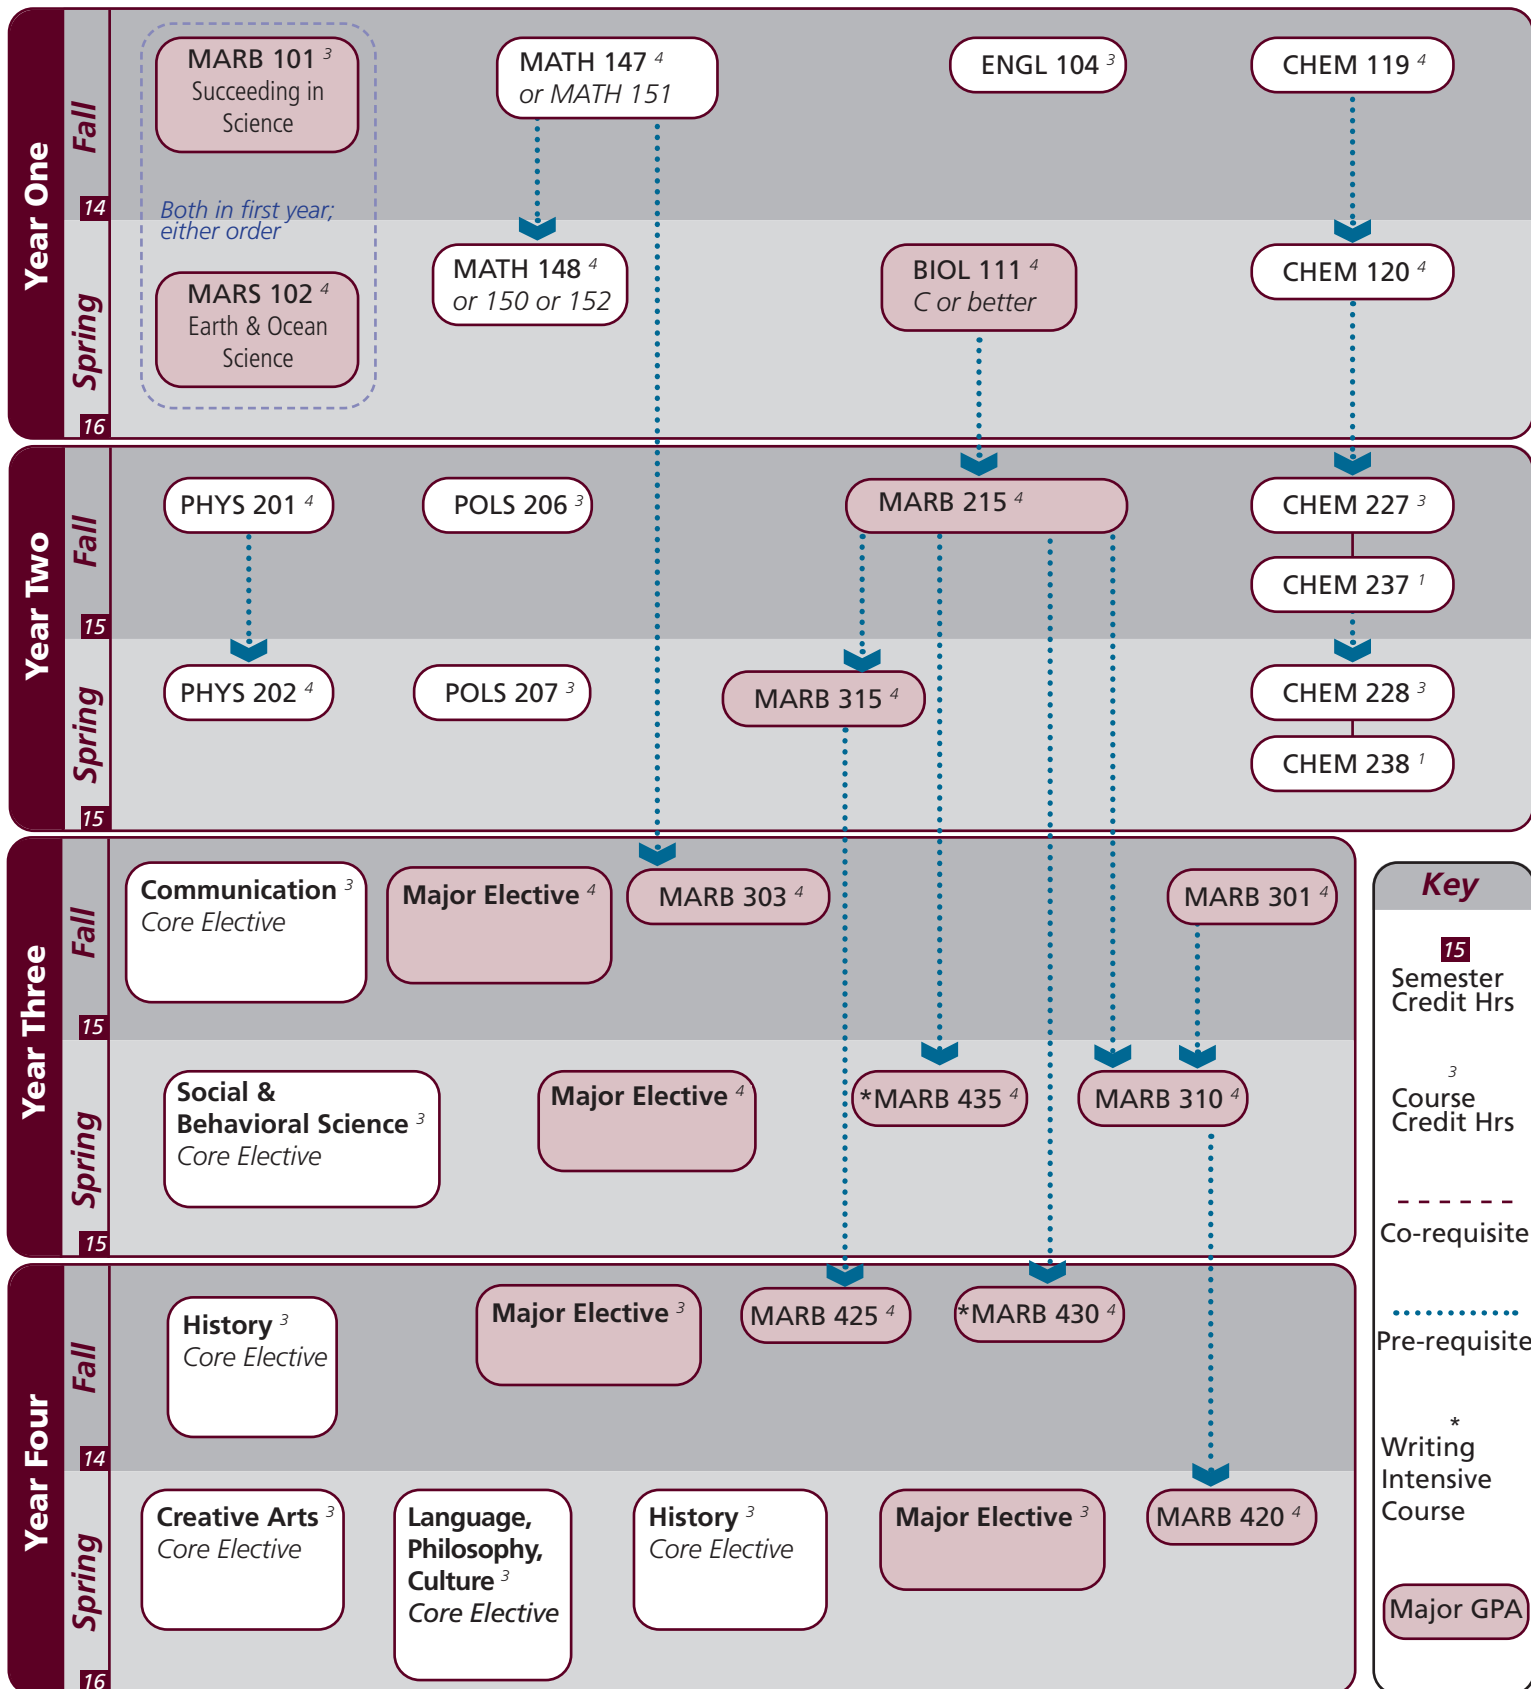

Catalog information: catalog.tamu.edu

“View Degree Evaluation”: <https://howdy.tamu.edu/uPortal/f/my-record/>

Notes:

Marine Biology | 2021-2022 Catalog

Notes:

Major	Texas A&M University at Galveston Course Options					
Major Coursework	^BIOL 111 MARB 315	MARB 101 MARB 420	MARB 215 MARB 425	MARB 301 MARB 435	MARB 303 MARB 430	MARB 310 MARS 102
Major Electives ¹³ Select 13 hours	BIOL 351 MARS 325	MARB 300-499 (only up to two from 400, 401, 403, & 407)				MARS 305
^ Requires C or better						

Core	Texas A&M University at Galveston Course Options					
Communication ⁶ Both courses required	COMM 205	ENGL 104				
Mathematics ⁶ Both courses required	MATH 147	MATH 148 or 150				
Life & Physical Sciences ²⁴ All courses required	CHEM 119 PHYS 201	CHEM 120 PHYS 202	CHEM 227	CHEM 237	CHEM 228	CHEM 238
Language, Philosophy, Culture ³ Select 1 course	†ANTH 210 ENGL 334 HIST 242	ANTH 316 ENGL 335 *SPAN 201	*ENGL 204 *ENGL 338 *SPAN 202	*ENGL 222 *ENGL 374	*ENGL 253 *GEOG 202	ENGL 330 *GEOG 301
Creative Arts ³ Select 1 course	*ARTS 150	ENGL 212	*ENGL 251	HISP 204	*PERF 226	*PERF 281
Social & Behavioral Science ³ Select 1 course	ANTH 202 *SOCI 205	ECON 202 *SPMT 336	ECON 203 *SPMT 337	*GEOG 201	*MARS 210	*PSYC 107
American History ⁶ Select 2 courses	HIST 105	HIST 106	HIST 226	HIST 232		
Political Science ⁶ Both courses required	POLS 206	POLS 207				

- Courses in this section can concurrently fulfill a Core or Major Requirement;
- Two semesters of a single foreign language is required for students who did not complete the foreign language req in high school