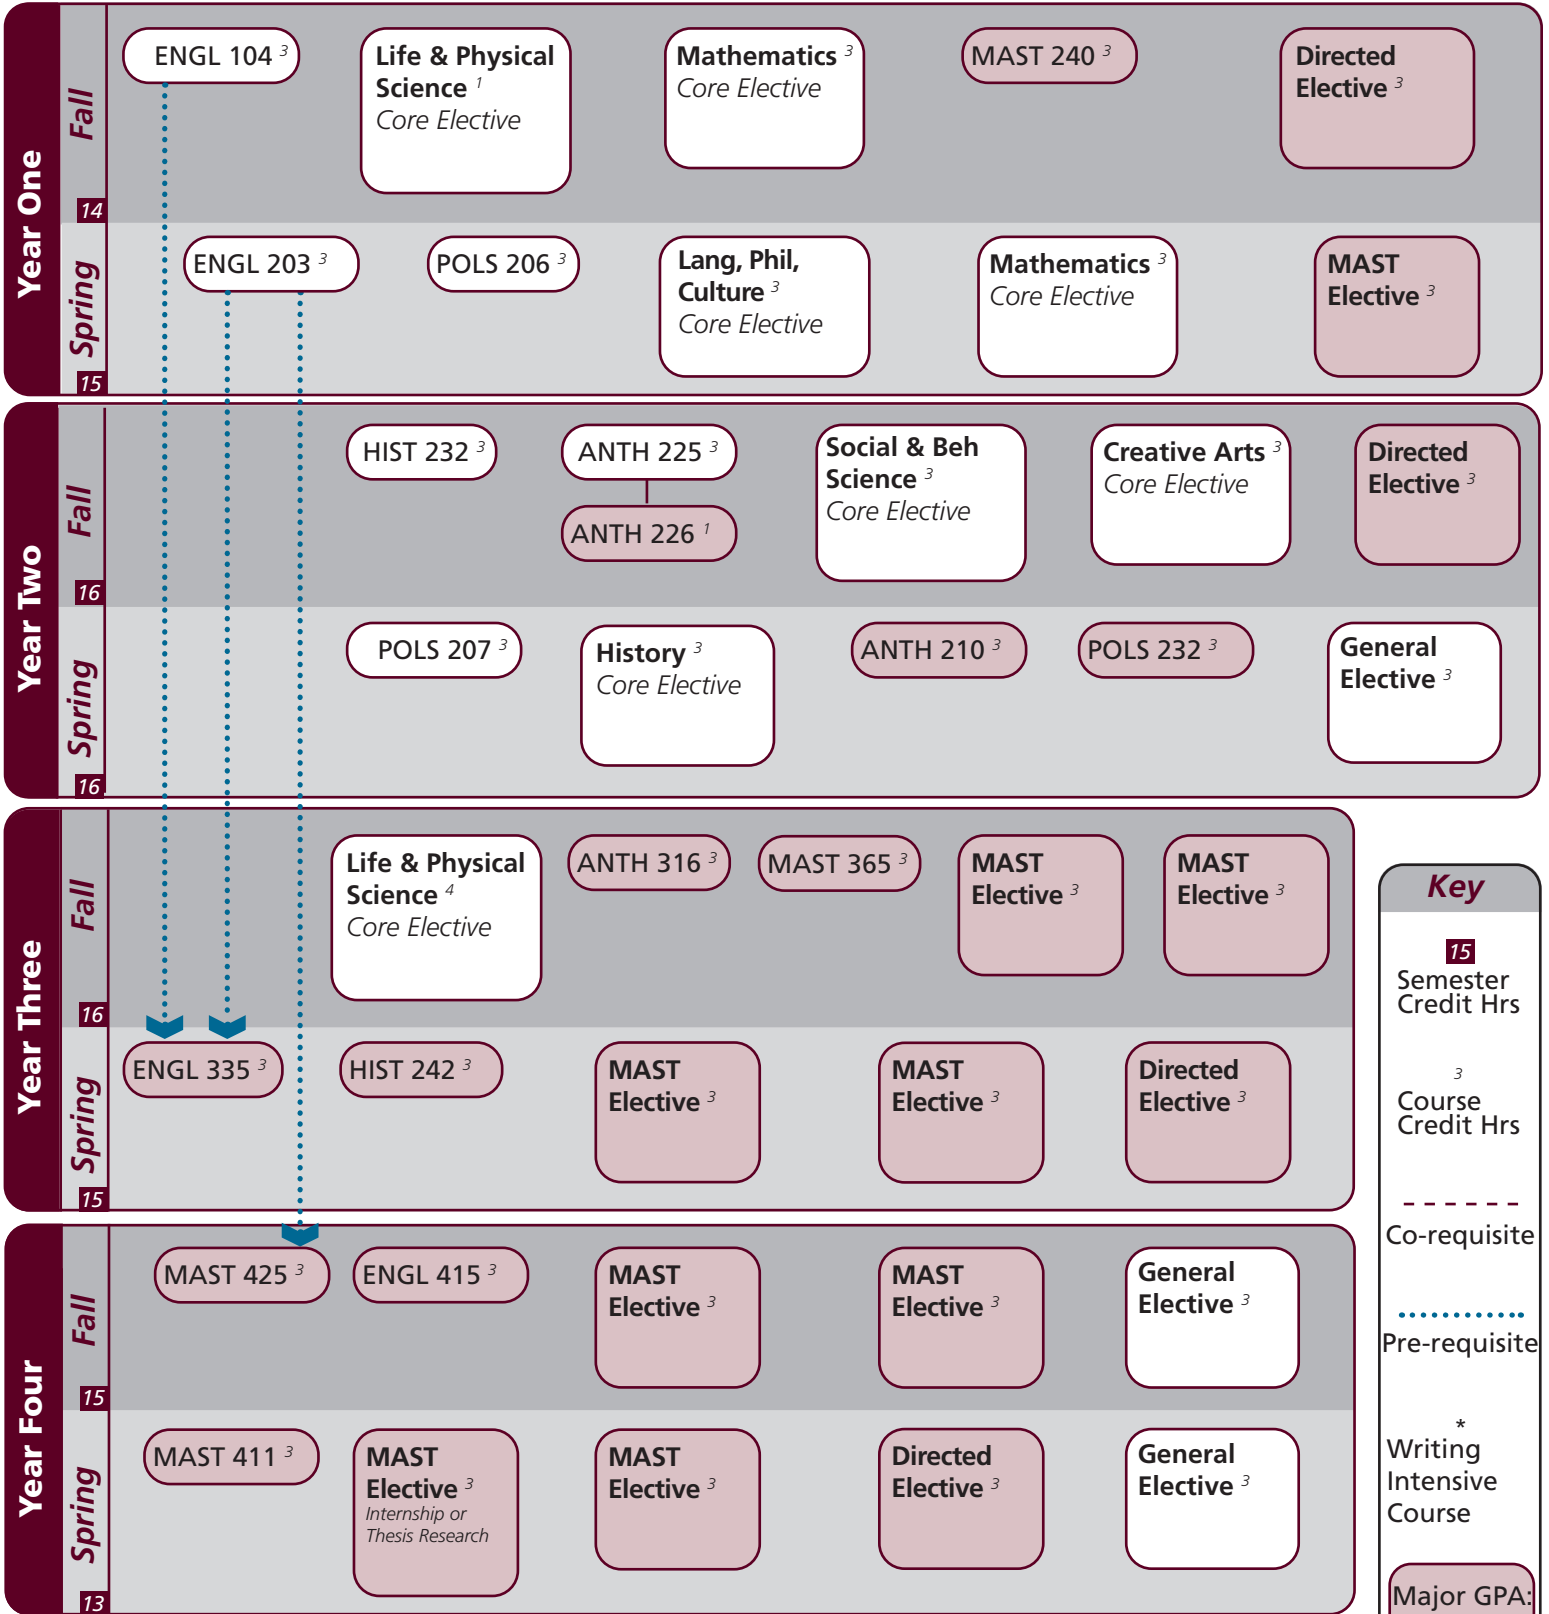

Name: _____

UIN: _____

Catalog information: catalog.tamu.edu

“View Degree Evaluation”: <https://howdy.tamu.edu/uPortal/f/my-record/>

Notes:

Key

- 15 Semester Credit Hrs
- ³ Course Credit Hrs
- Co-requisite
- Pre-requisite
- * Writing Intensive Course
- Major GPA: C or better

Major	Texas A&M University at Galveston Course Options					
^Major Coursework	†ANTH 210 MAST 240	ANTH 226 MAST 365	ANTH 316 *MAST 411	ENGL 335 MAST 425	ENGL 415 POLS 232	HIST 242
^MAST Electives ²⁷ <i>Select 27 hours</i>	ANTH 318 MAST 200-499 (except 480,481)	ANTH 330 *COMM 365	ANTH 351 PHIL 314	ANTH 484 *POLS 231	CLAS 371 POLS 347	ENGL 415 Max 6 hrs of 484/485/491
Directed Electives ¹² <i>Select 12 hours</i>	ANTH 202 COMM 203 *ENGL 374 HIST 374 MARA 435 *POLS 366	ANTH 313 *COMM 365 ENGL 484 *HIST 405 MARA 470 SPAN 101	ANTH 350 ENGL 330 ENGL 485 HIST 485 *MARB 340 SPAN 102	ANTH 409 ENGL 334 HIST 226 KINE 199 MARB 350 *SPAN 201	ANTH 423 *ENGL 338 HIST 370 MARA 212 POLS 232 *SPAN 202	ANTH 485 *ENGL 339 HIST 373 MARA 421 POLS 353 Max 3 hrs of 484 or 485

- Courses in this section can concurrently fulfill a Core or Major Requirement;
- Two semesters of a single foreign language is required for students who did not complete the foreign language req in high school