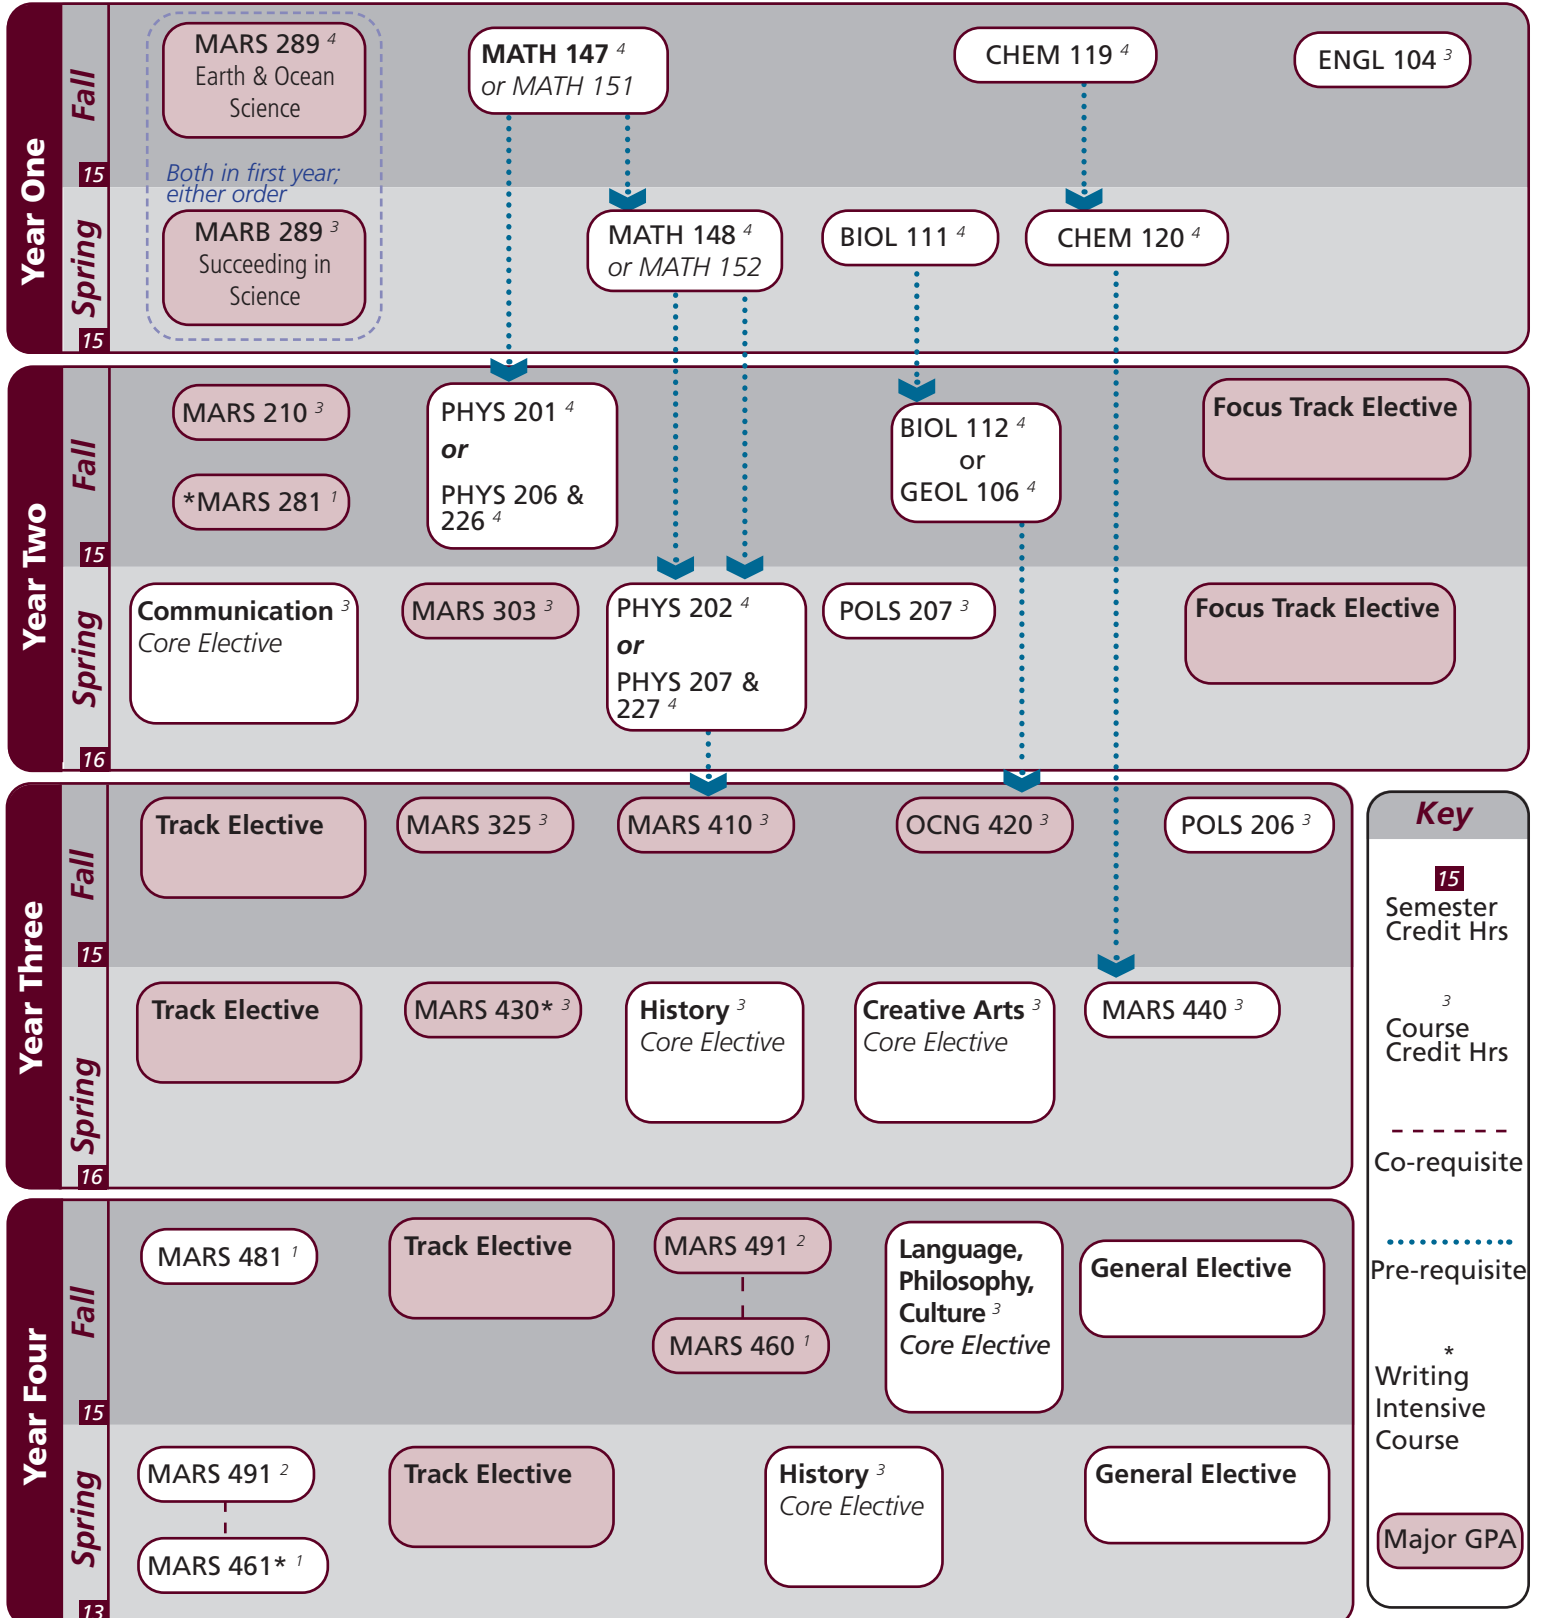

Marine Science | 2020-2021 Recommended

Name: _____

UIN: _____

Catalog information: catalog.tamu.edu

“View Degree Evaluation”: <https://howdy.tamu.edu/uPortal/f/my-record/>

Notes:

Marine Science | 2020-2021 Recommended

Major

Texas A&M University at Galveston Course Options

Major Coursework	MARB 289 MARS 410	MARS 281 MARS 440	MARS 289 MARS 460	MARS 303 MARS 481	MARS 325 MARS 491	MARS 430 OCNG 420
------------------	----------------------	----------------------	----------------------	----------------------	----------------------	----------------------

Major Tracks (Select 1 Track)

Integrated Track	Focus Electives ⁶ <i>Select 6 hours</i>	Select 1:	CHEM 227 & 237	MARS 306	MATH 251
		Select 1:	CHEM 228 & 238	GEOL 106	MATH 308
	Breadth Electives ¹² <i>Select 4 courses</i>	CHEM 300-499	GEOL 331	GEOL 300-499	MARS 300-499
Geological Track	Focus Electives ⁶	GEOL 106	MARS 306		
	Breadth Electives ¹² <i>Select 4 courses</i>	GEOL 331 MARS 415	GEOL 300-499 MARS 430-432	MARS 305 MARS 435	MARS 340 MARS 489
Physical Track	Focus Electives ⁶	MATH 251	MATH 308		
	Breadth Electives ¹² <i>Select 4 courses</i>	ATMO 363 PHYS 300-499	MARS 408 STAT 303	MARS 415	MARS 470
Chemical Track	Focus Electives ⁶	CHEM 227 & 237	CHEM 228 & 238		
	Breadth Electives ¹² <i>Select 4 courses</i>	ATMO 363 STAT 303	CHEM 300-499	MARS 340	MARS 360

- Courses in this section can concurrently fulfill a Core or Major Requirement;
- Two semesters of a single foreign language is required for students who did not complete the foreign language req in high school