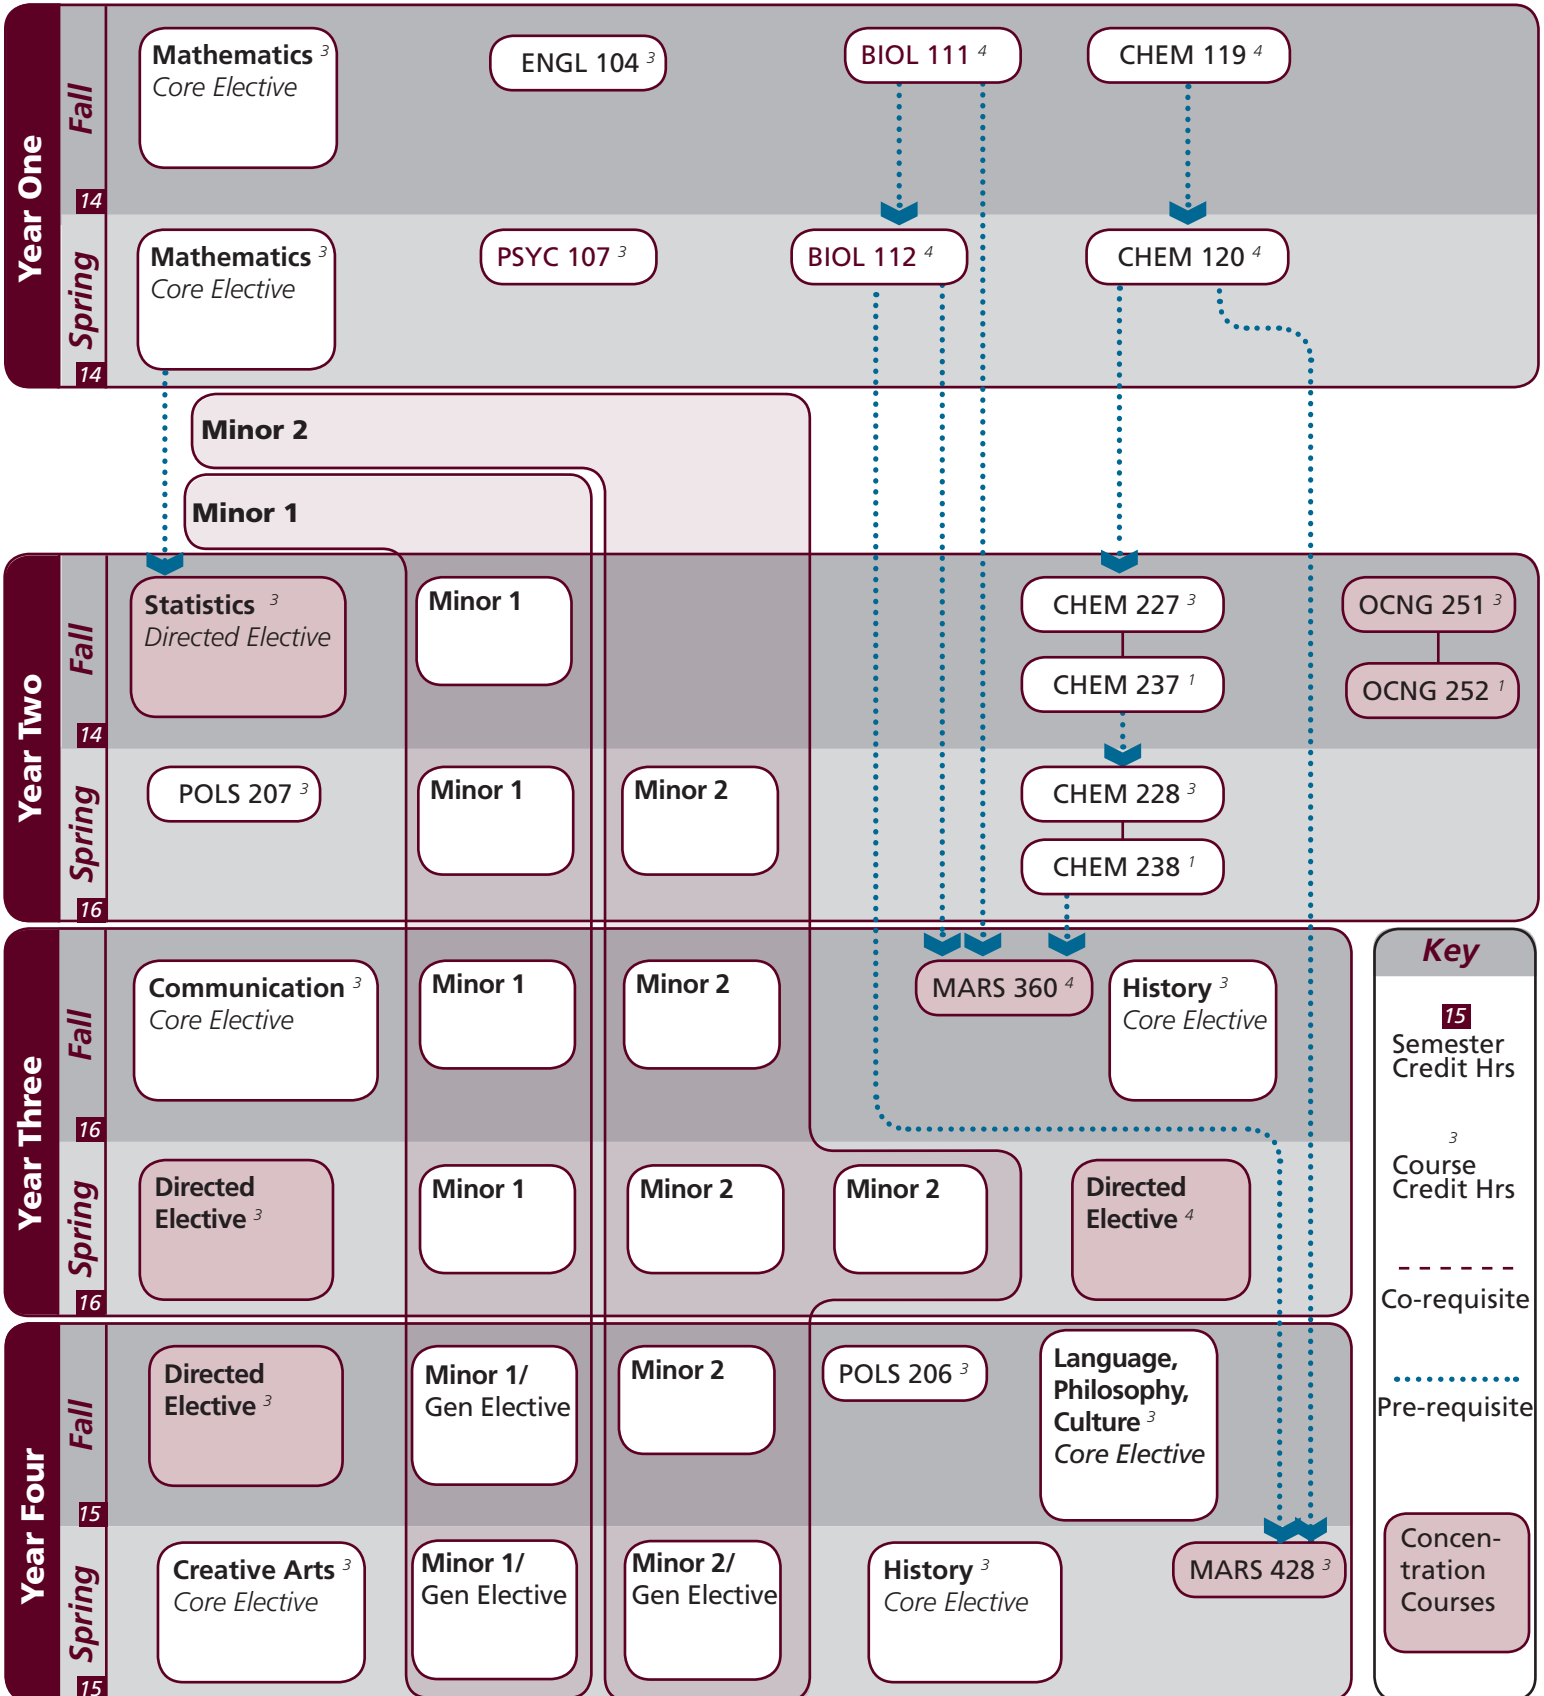

Name: _____

UIN: _____

Notes:

Notes:

Major	Texas A&M University at Galveston Course Options					
Concentration Requirements	OCNG 251	OCNG 252	MARS 360	MARS 428		
Statistics Requirement ³	MARB 303	SCMT 303	STAT 201	STAT 303		
Directed Electives ¹⁰ <i>Select 10 hours</i>	BIOL 351 MARB 420	CHEM 383 MARB 430	MARB 301 MARS 325	MARB 310 OCNG 420	MARB 401	MARB 414
Required Minor 1 ¹⁵⁻¹⁸	Course work consists of 15–18 hours with a minimum of 6 in residence at the 300–400 level. At least one of the two minors must be outside the college offering the area of concentration.					
Required Minor 2 ¹⁵⁻¹⁸	Course work consists of 15–18 hours with a minimum of 6 in residence at the 300–400 level. At least one of the two minors must be outside the college offering the area of concentration.					

Core	Texas A&M University at Galveston Course Options					
Communication ⁶ <i>2 courses required</i>	<i>Required:</i>	†ENGL 104				
	<i>Select One:</i>	COMM 203	†ENGL 203	ENGL 210		
Mathematics <i>Select 2 courses</i>	MATH 140 MATH 166	MATH 141 PHIL 240	MATH 142	MATH 150	MATH 151	MATH 152
Life & Physical Sciences ²⁴ <i>All courses required</i>	BIOL 111	BIOL 112	CHEM 119	CHEM 120	CHEM 227/237	CHEM 228/238
Language, Philosophy, Culture ³ <i>Select 1 course</i>	†ANTH 210 ENGL 334 HIST 242	ANTH 316 ENGL 335 *SPAN 201	*ENGL 204 *ENGL 338 *SPAN 202	*ENGL 222 *ENGL 374	*ENGL 253 *GEOG 202	ENGL 330 *GEOG 301
Creative Arts ³ <i>Select 1 course</i>	*ARTS 150 *THAR 281	ENGL 212	*ENGL 251	HISP 204	KINE 210	*MUSC 226
Social & Behavioral Science ³	*PSYC 107					
American History ⁶ <i>Select 2 courses</i>	HIST 105	HIST 106	HIST 226	HIST 232		
Political Science ⁶	POLS 206	POLS 207				

- Courses in this section can concurrently fulfill a Core or Major Requirement;
- Two semesters of a single foreign language is required for students who did not complete the foreign language req in high school