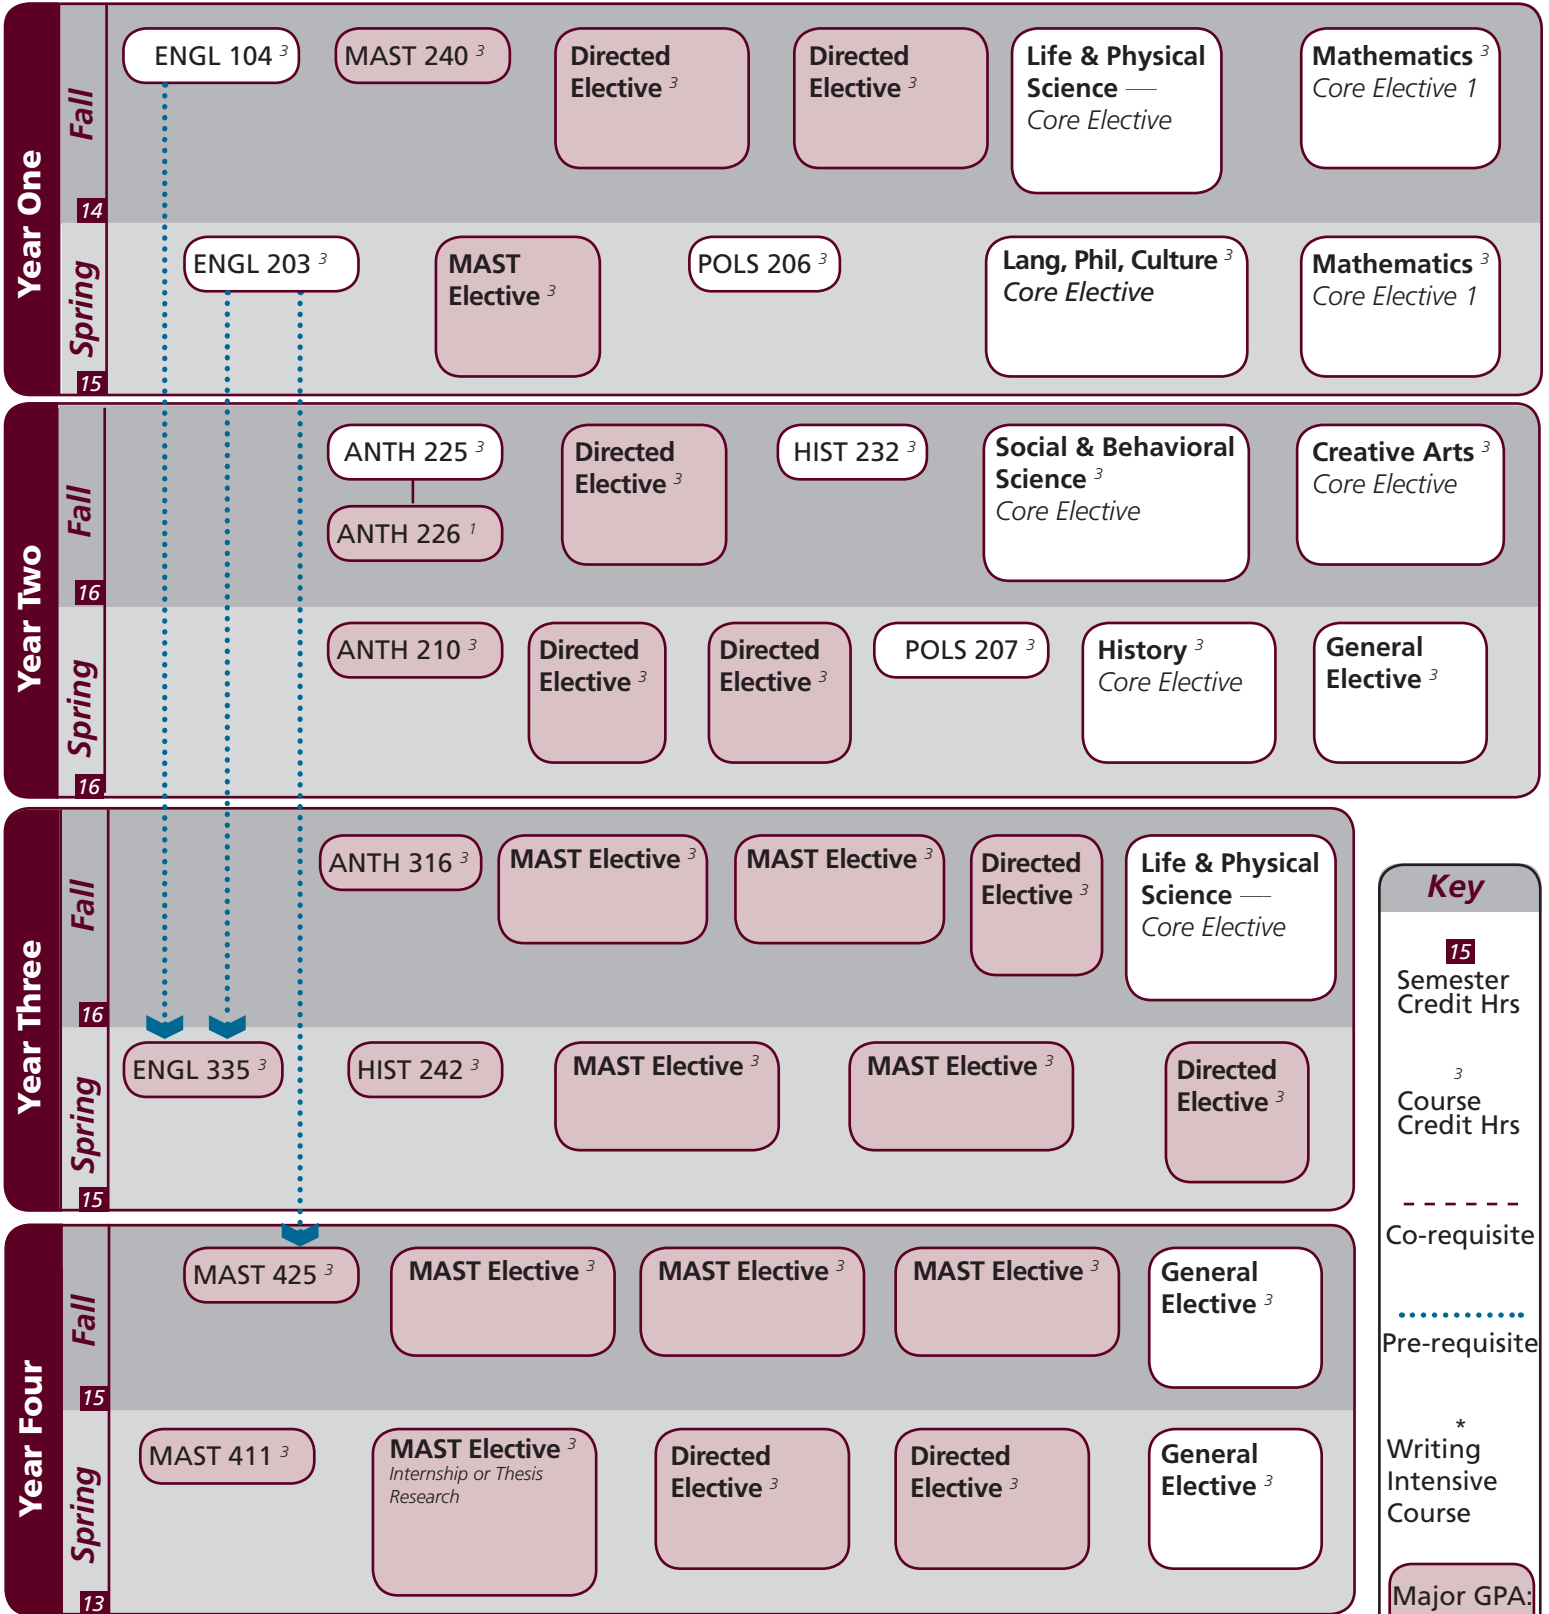

Name: _____

UIN: _____

Catalog information: catalog.tamu.edu

“View Degree Evaluation”: <https://howdy.tamu.edu/uPortal/f/my-record/>

Notes:

Key

- 15 Semester Credit Hrs
- ³ Course Credit Hrs
- Co-requisite
- Pre-requisite
- * Writing Intensive Course
- Major GPA: C or better

Major	Texas A&M University at Galveston Course Options					
^Major Coursework	ANTH 210 MAST 240	ANTH 316	ENGL 335	HIST 242	MAST 411	MAST 425
^MAST Electives ²⁷ <i>Select 27 hours</i>	ANTH 318 MAST 200-499 (except 480,481)	ANTH 330 ANTH 481	ANTH 351 PHIL 314	ANTH 484 POLS 231	CLAS 371 POLS 347	ENGL 415 Max 6 hrs of 484/485/491
Directed Electives ²¹ <i>Select 21 hours</i>	ANTH 202 COMM 203 ENGL 374 HIST 374 MARA 435 POLS 366	ANTH 313 COMM 365 ENGL 484 HIST 405 MARA 470 SPAN 101	ANTH 350 ENGL 330 ENGL 485 HIST 485 MARB 340 SPAN 102	ANTH 409 ENGL 334 HIST 226 KINE 199 MARB 350 SPAN 201	ANTH 423 ENGL 338 HIST 370 MARA 212 POLS 232 SPAN 202	ANTH 485 ENGL 339 HIST 373 MARA 421 POLS 353 Max 3 hrs of 484 or 485

- Courses in this section can concurrently fulfill a Core or Major Requirement;
- Two semesters of a single foreign language is required for students who did not complete the foreign language req in high school