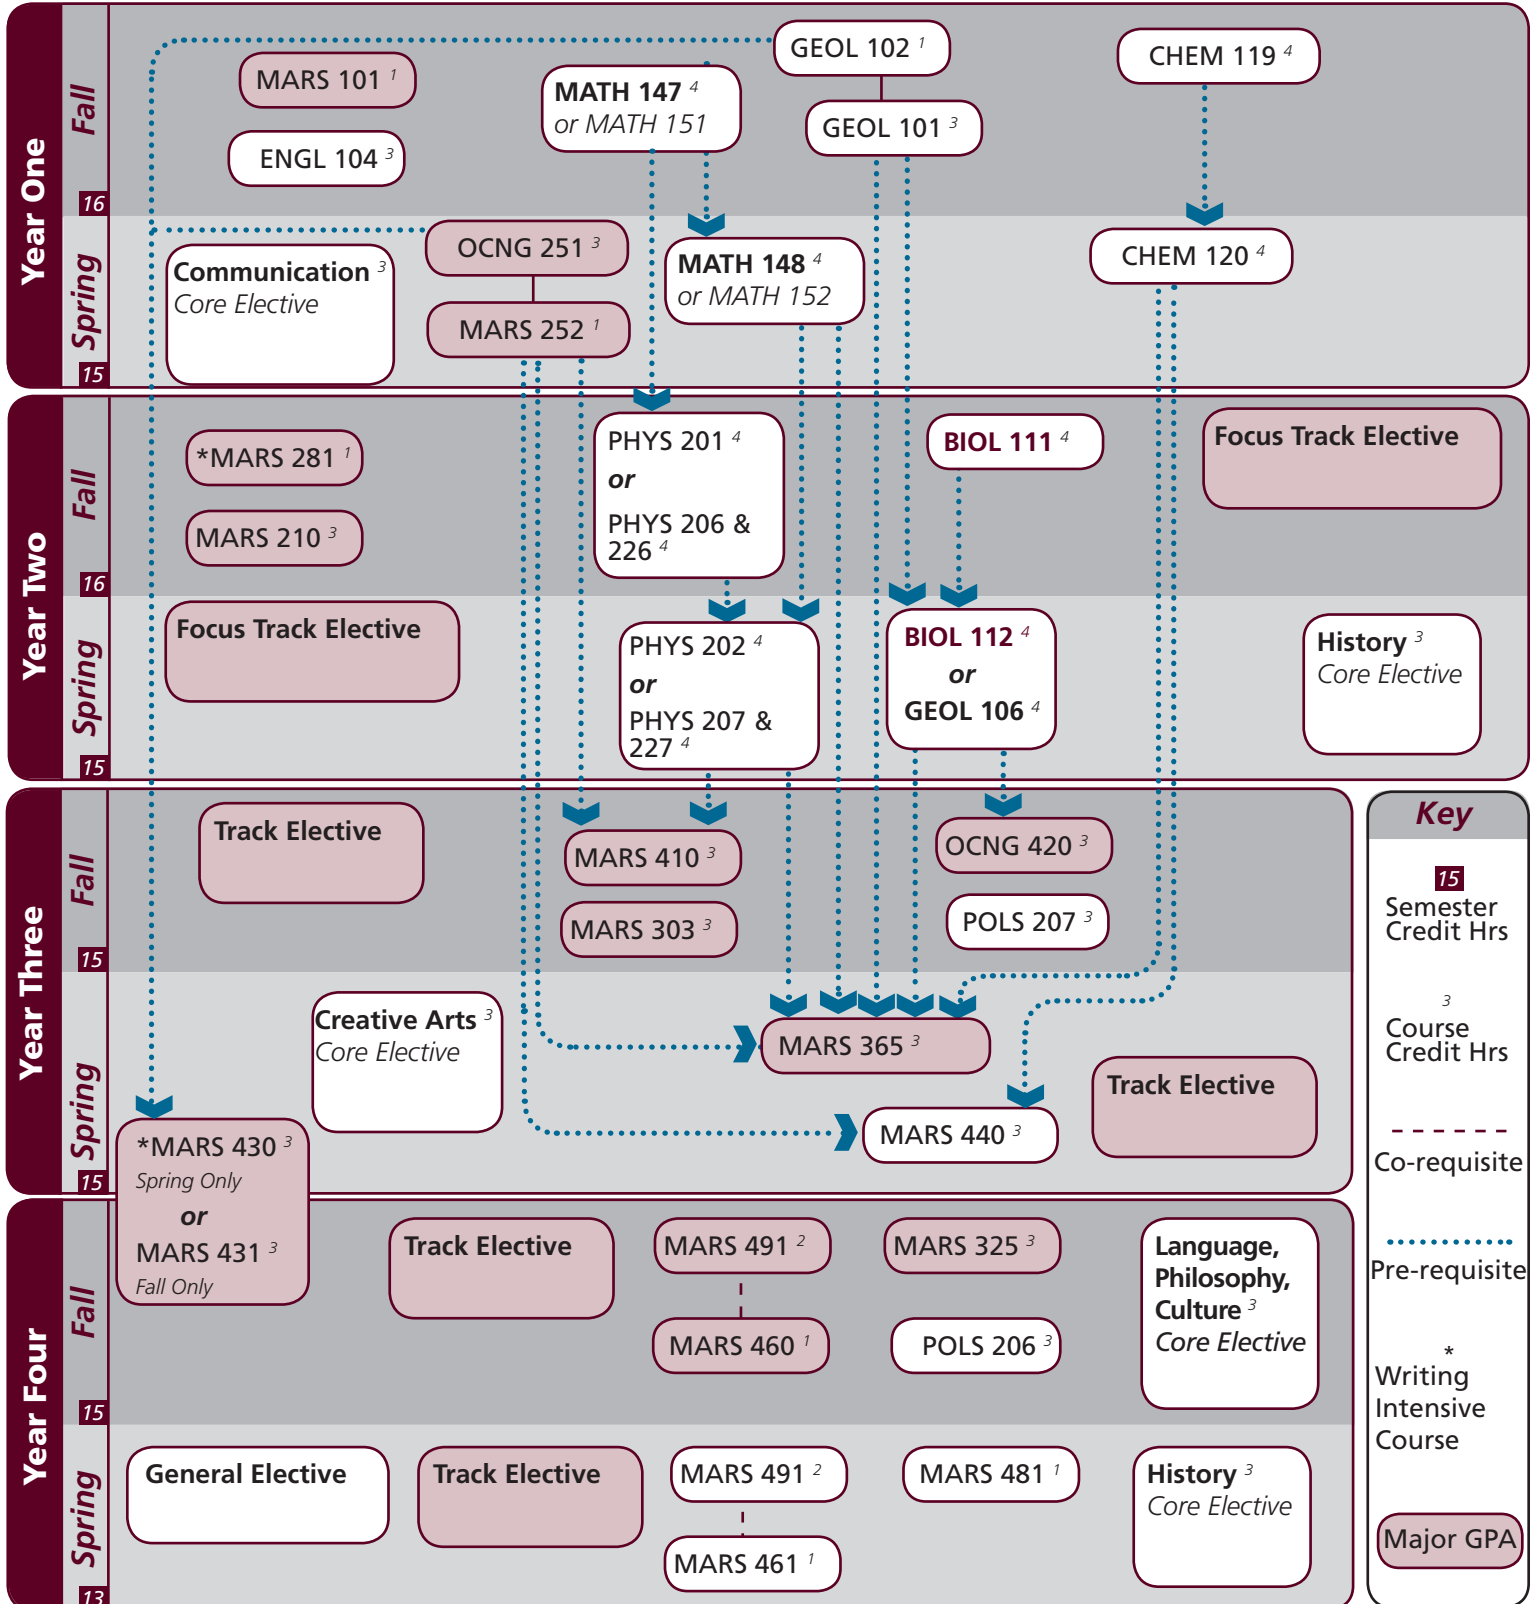

Catalog information: catalog.tamu.edu

“View Degree Evaluation”: <https://howdy.tamu.edu/uPortal/f/my-record/>

Notes:

Major	Texas A&M University at Galveston Course Options					
Major Coursework	MARS 101 MARS 410 OCNG 251	MARS 281 MARS 440 MARS 252	MARS 303 MARS 460 OCNG 420	MARS 325 MARS 461	MARS 365 MARS 481	MARS 430 or 431 MARS 491

Major Tracks (Select 1 Track)						
Integrated Track	Focus Electives ⁶ Select 6 hours	Select 1:	CHEM 227	MARS 306	MATH 251	
		Select 1:	CHEM 228	GEOL 106	MATH 308	
	Breadth Electives ¹² Select 4 courses	CHEM 300-499	GEOG 331	GEOL 300-499	MARS 300-499	
Geological Track	Focus Electives ⁶	GEOL 106	MARS 306			
	Breadth Electives ¹² Select 4 courses	GEOG 331 MARS 415	GEOL 300-499 MARS 430-432	MARS 305 MARS 435	MARS 340 MARS 489	MARS 370
Physical Track	Focus Electives ⁶	MATH 251	MATH 308			
	Breadth Electives ¹² Select 4 courses	ATMO 363 PHYS 300-499	MARS 408 STAT 303	MARS 415	MARS 470	MARS 489
Chemical Track	Focus Electives ⁶	CHEM 227	CHEM 228			
	Breadth Electives ¹² Select 4 courses	ATMO 363 STAT 303	CHEM 300-499	MARS 340	MARS 360	MARS 470

- Courses in this section can concurrently fulfill a Core or Major Requirement;
- Two semesters of a single foreign language is required for students who did not complete the foreign language req in high school