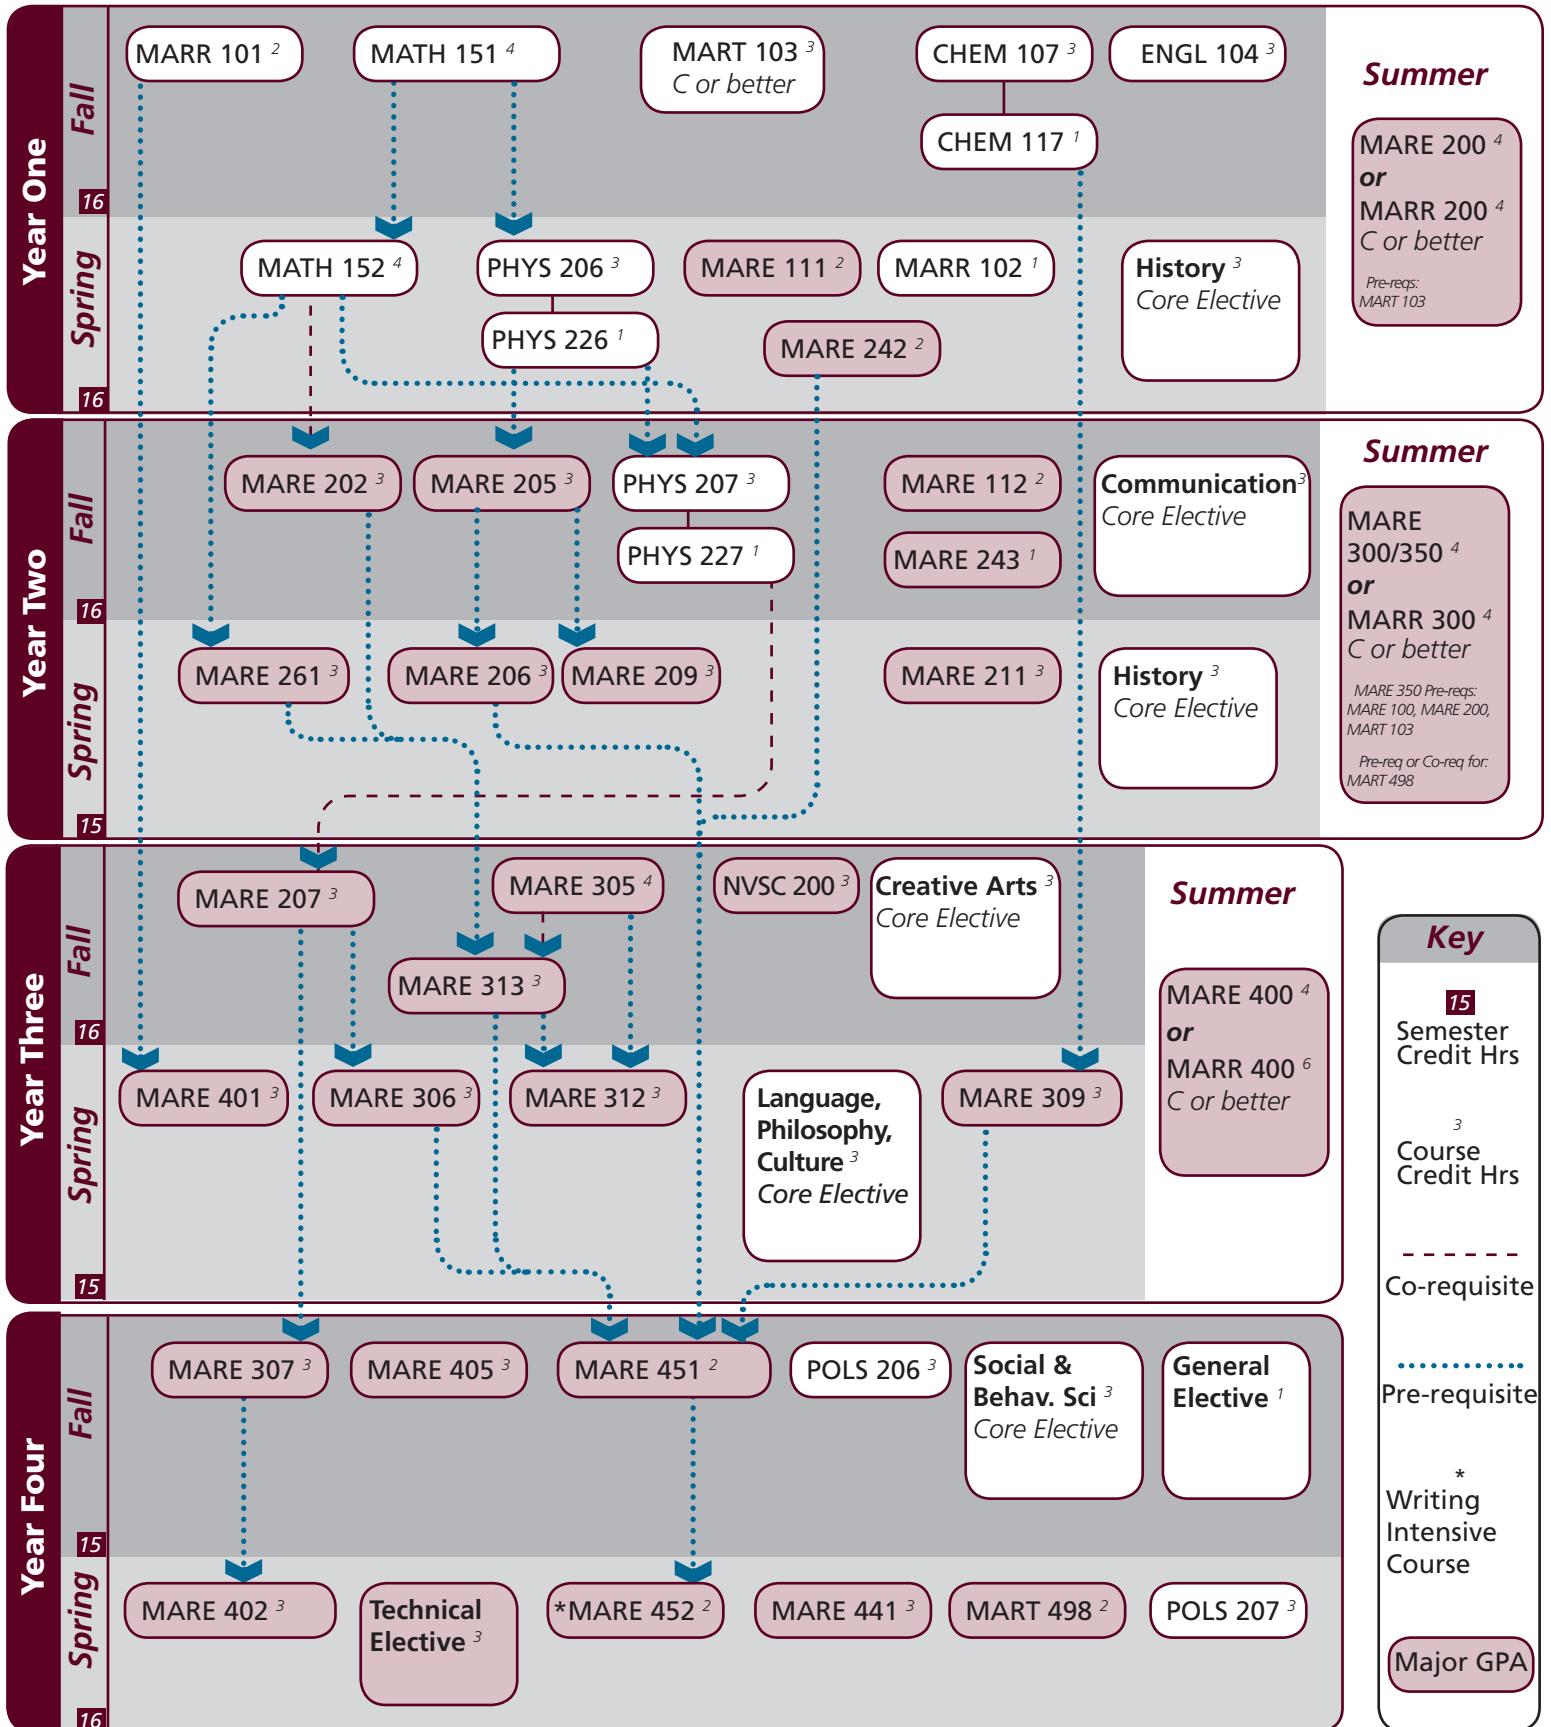

Notes:

UIN: _____

Catalog information: catalog.tamu.edu

“View Degree Evaluation”: <https://howdy.tamu.edu/uPortal/f/my-record/>

ZOPT 100⁰
engine option

ZOPT 300⁰
engine option

** Technical electives may be any course with the following prefixes: MARE, MARR, MARS, MASE, OCEN, CVEN, MATH, PHYS, or OCNG in consultation with advisor. At least one elective must be at the 300 or 400 level.

Notes:

Major	TAMUG Course Options					
Major Coursework	MARE 111 MARE 209 MARE 305 MARR 101 MARE 312 ^MART 498	MARE 112 ^MARE 242 ^MARE 309 MARR 102 MARE 401 NVSC 200	^MARE 202 ^MARE 243 MARE 313 ^MARE 207 MARE 402	^MARE 205 MARE 261 ^MARE 405 MARE 306 MARR 451	^MARE 206 ^MARE/MARR 300 or MARE 350 MARE 441 MARE 307 MARR 452	^MARE/MARR 200 ^MARE/MARR 400 MARE 211 ^MART 103
Technical Electives ⁶ <i>Select 6 hours</i>	In consultation with advisor: MART 300-499 MASE 300-499 MASE 300-499		CVEN 300-400 MARE 300-499 MATH 300-499	MARE 300-499 MARR 300-499 OCEN 300-499	MARR 300-499 MARS 300-499 OCNG 300-499	MARS 300-499 OCNG 300-499

- Courses in this section can concurrently fulfill a Core or Major Requirement;
- Two semesters of a single foreign language is required for students who did not complete the foreign language req in high school