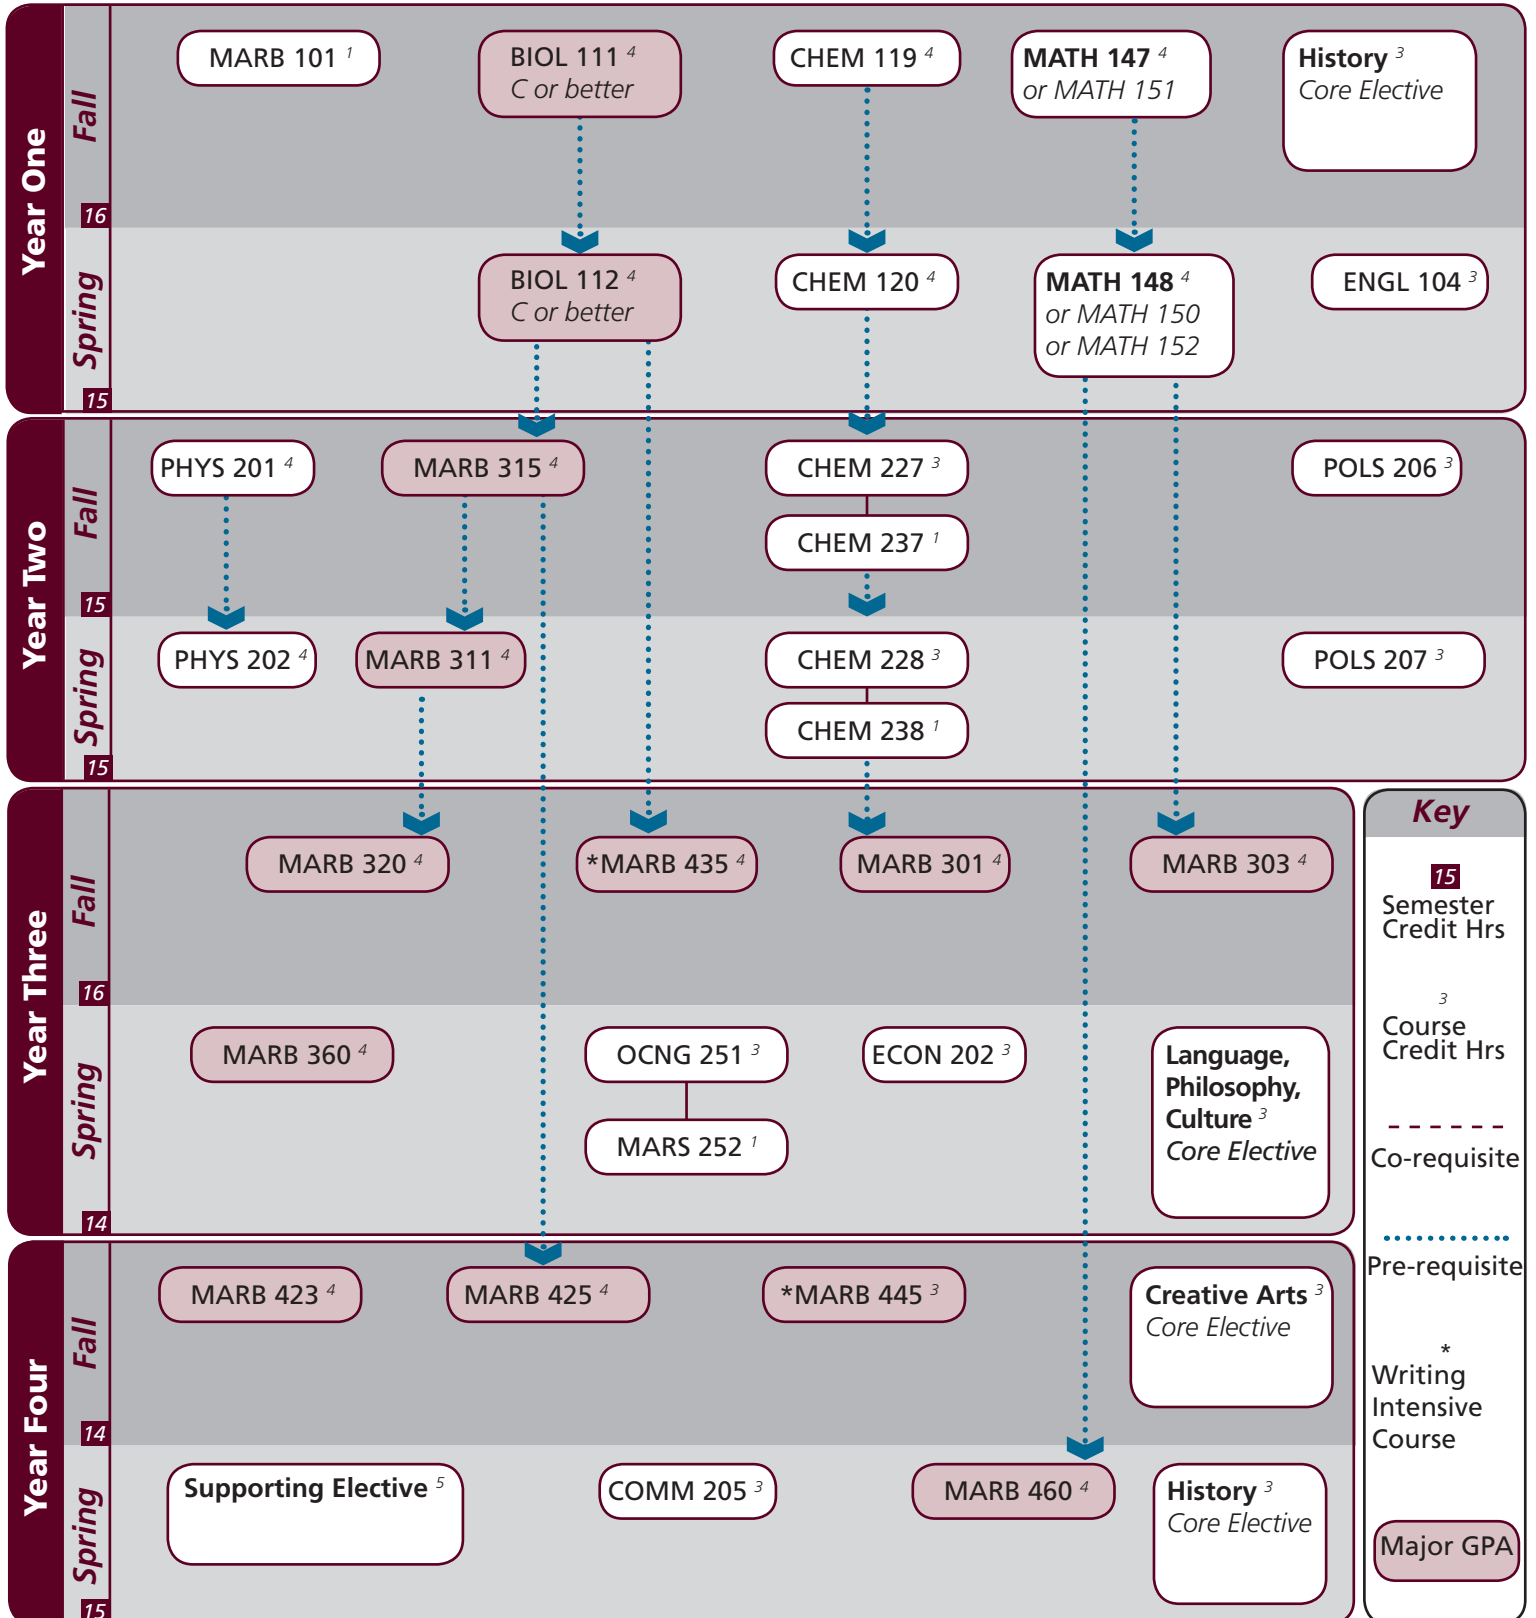

Marine Fisheries | 2019-2020 Catalog

Name: _____

UIN: _____

Catalog information: catalog.tamu.edu

“View Degree Evaluation”: <https://howdy.tamu.edu/uPortal/f/my-record/>

Notes:

Notes:

Major	Texas A&M University at Galveston Course Options					
Major Coursework	BIOL 111 MARB 315 MARB 445	BIOL 112 MARB 320 MARB 460	MARB 101 MARB 360	MARB 301 MARB 423	MARB 303 MARB 425	MARB 311 MARB 435
Supporting Electives ⁵ <i>Select 5 hours</i>	MARB 300 - 499					

Core	Texas A&M University at Galveston Course Options					
Communication ⁶ <i>Both courses required</i>	†ENGL 104	COMM 205				
Mathematics ⁶ <i>Select 2 courses</i>	MATH 147 or 151		MATH 148, 150, or 152			
Life & Physical Sciences ²⁴ <i>All courses required</i>	CHEM 119 OCNG 251	CHEM 120 MARS 252	CHEM 227 PHYS 201	CHEM 237 PHYS 202	CHEM 228	CHEM 238
Language, Philosophy, Culture ³ <i>Select 1 course</i>	†ANTH 210 ENGL 334 HIST 242	ANTH 316 ENGL 335 *SPAN 201	*ENGL 204 *ENGL 338 *SPAN 202	*ENGL 222 *ENGL 374	*ENGL 253 *GEOG 202	ENGL 330 *GEOG 301
Creative Arts ³ <i>Select 1 course</i>	*ARTS 150 *THAR 281	ENGL 212	*ENGL 251	HISP 204	KINE 210	*MUSC 226
Social & Behavioral Science ³	ECON 202					
American History ⁶ <i>Select 2 courses</i>	HIST 105	HIST 106	HIST 226	HIST 232		
Political Science ⁶ <i>Both courses required</i>	POLS 206	POLS 207				

- Courses in this section can concurrently fulfill a Core or Major Requirement;
- Two semesters of a single foreign language is required for students who did not complete the foreign language req in high school