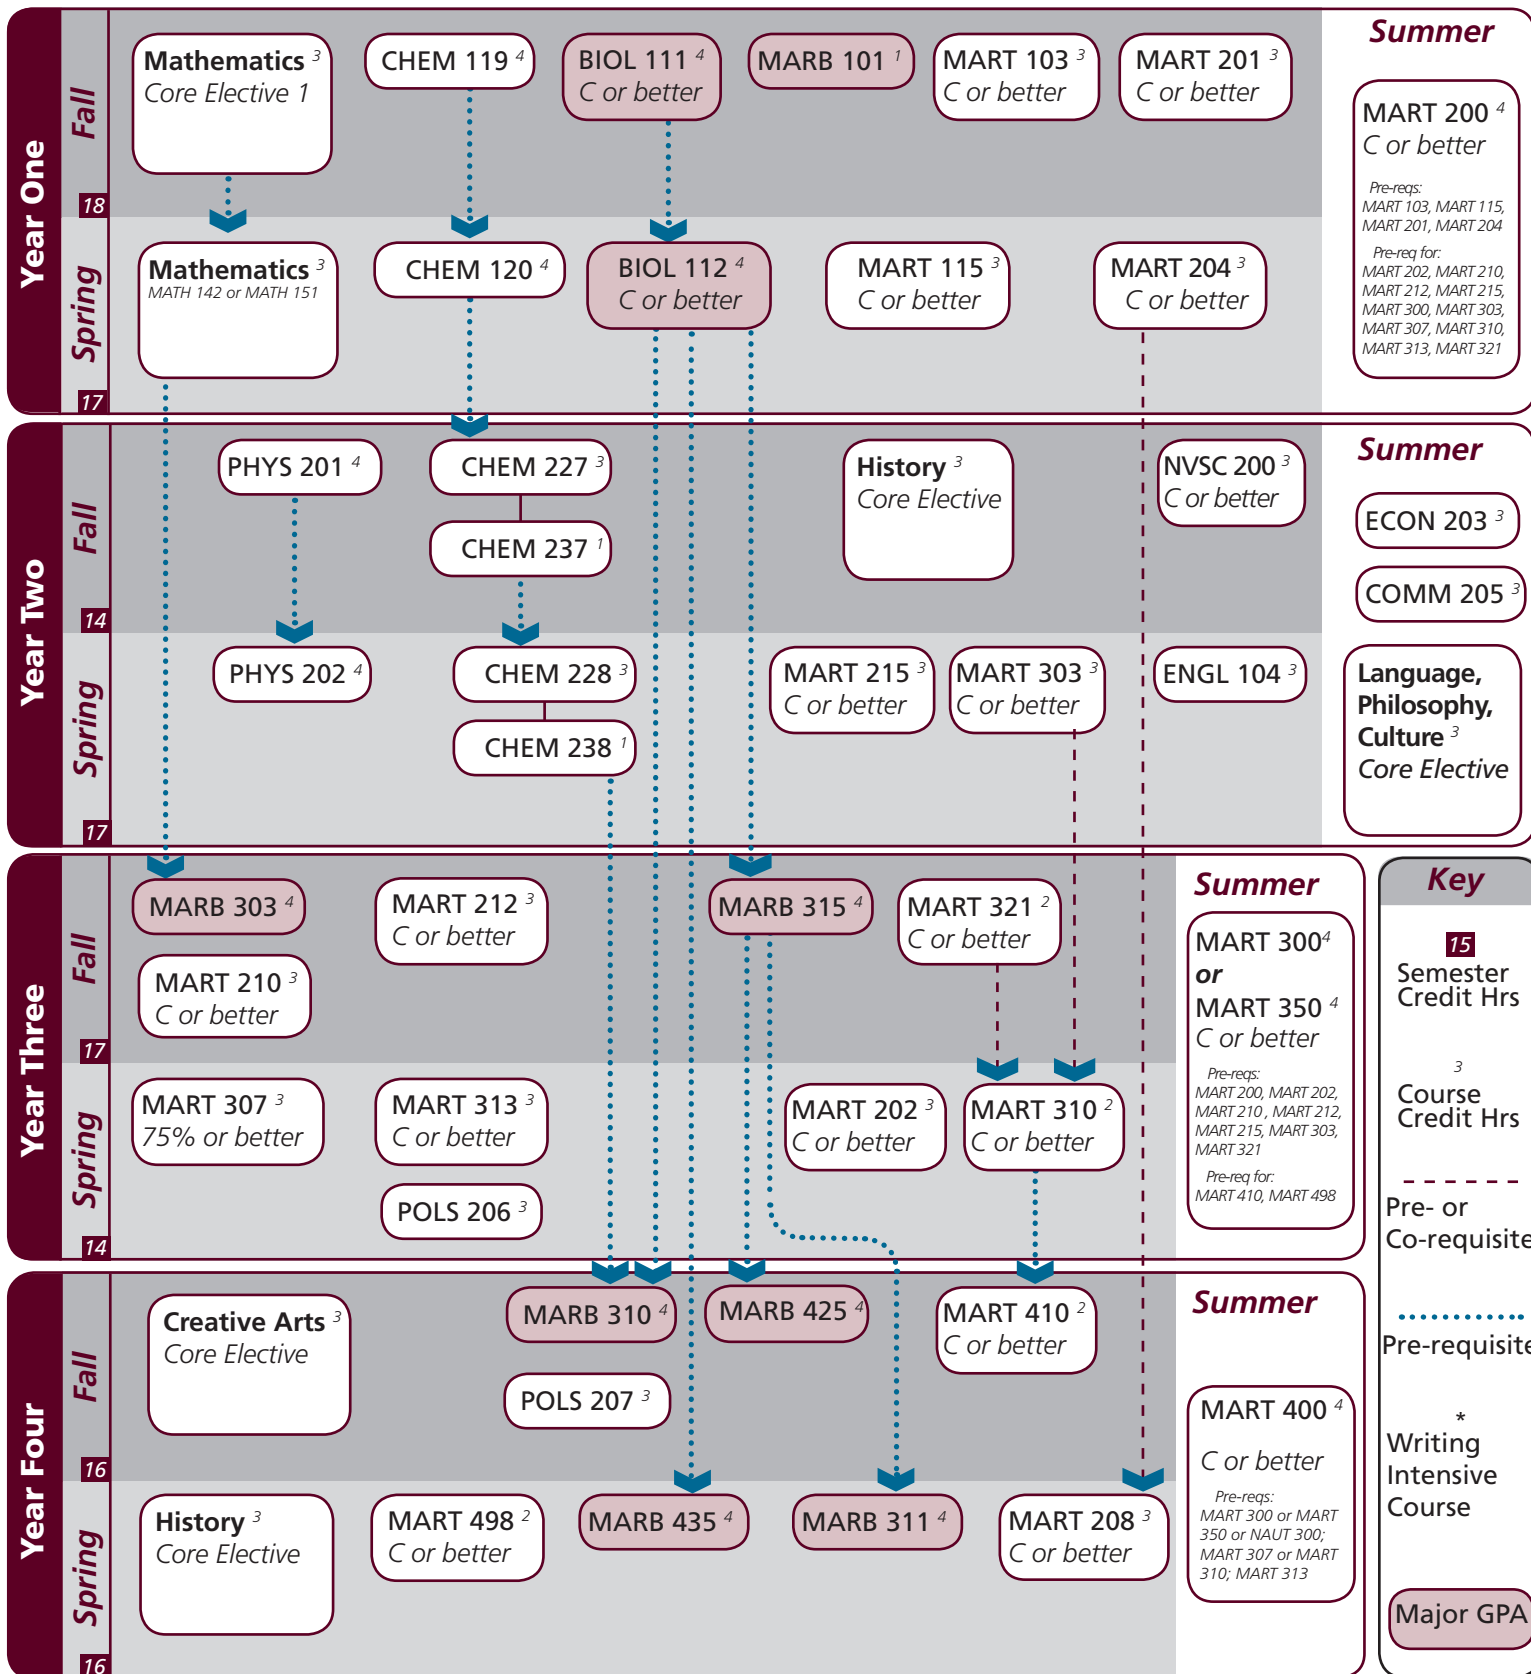

Catalog information: catalog.tamu.edu

“View Degree Evaluation”: <https://howdy.tamu.edu/uPortal/f/my-record/>

Notes:

ZOPT 100⁰
deck option

ZOPT 300⁰
deck option

Marine Biology - License Option | 2019-2020 Catalog | Major Guide

Notes:

Major	Texas A&M University at Galveston Course Options					
Major Coursework	^BIOL 111 MARB 315	^BIOL 112 MARB 425	MARB 101 MARB 435	MARB 303	MARB 310	MARB 311
License Courses	^MART 103 ^MART 210 ^MART 310 ^NVSC 200	^MART 115 ^MART 212 ^MART 313	^MART 200 ^MART 215 ^MART 321	^MART 201 ^MART 303 ^MART 400	^MART 202 ^MART 307 ^MART 410	^MART 204 ^MART 300 or 350 ^MART 498
^ Requires C or better						

University	Texas A&M University at Galveston Course Options					
Writing Intensive ⁶	MART 410	MARB 435				
International and Cultural Diversity ³ <i>Select 1 course</i>	<i>Note that any * marked major or core course will concurrently fulfill both requirements</i>					
	ARTS 150 ENGL 374 MARB 340 MART 400 SPAN 201	ENGL 204 GEOG 201 MARE 400 MAST 411 SPAN 202	ENGL 222 GEOG 202 MARR 400 MUSC 226 SPAN 304	ENGL 251 GEOG 301 MARS 210 NAUT 400 SPAN 412	ENGL 253 HIST 405 MARS 280 PSYC 107 SPMT 336	ENGL 338 MARA 440 MARS 432 SOCI 205 THAR 281
Cultural Discourse ³ <i>Select 1 course</i>	<i>Note that any † marked major or core course will concurrently fulfill both requirements</i>					
	ANTH 210	ENGL 104	ENGL 203	MAST 226	MAST 340	
General Electives	Free electives as needed to reach 120 cumulative hours					