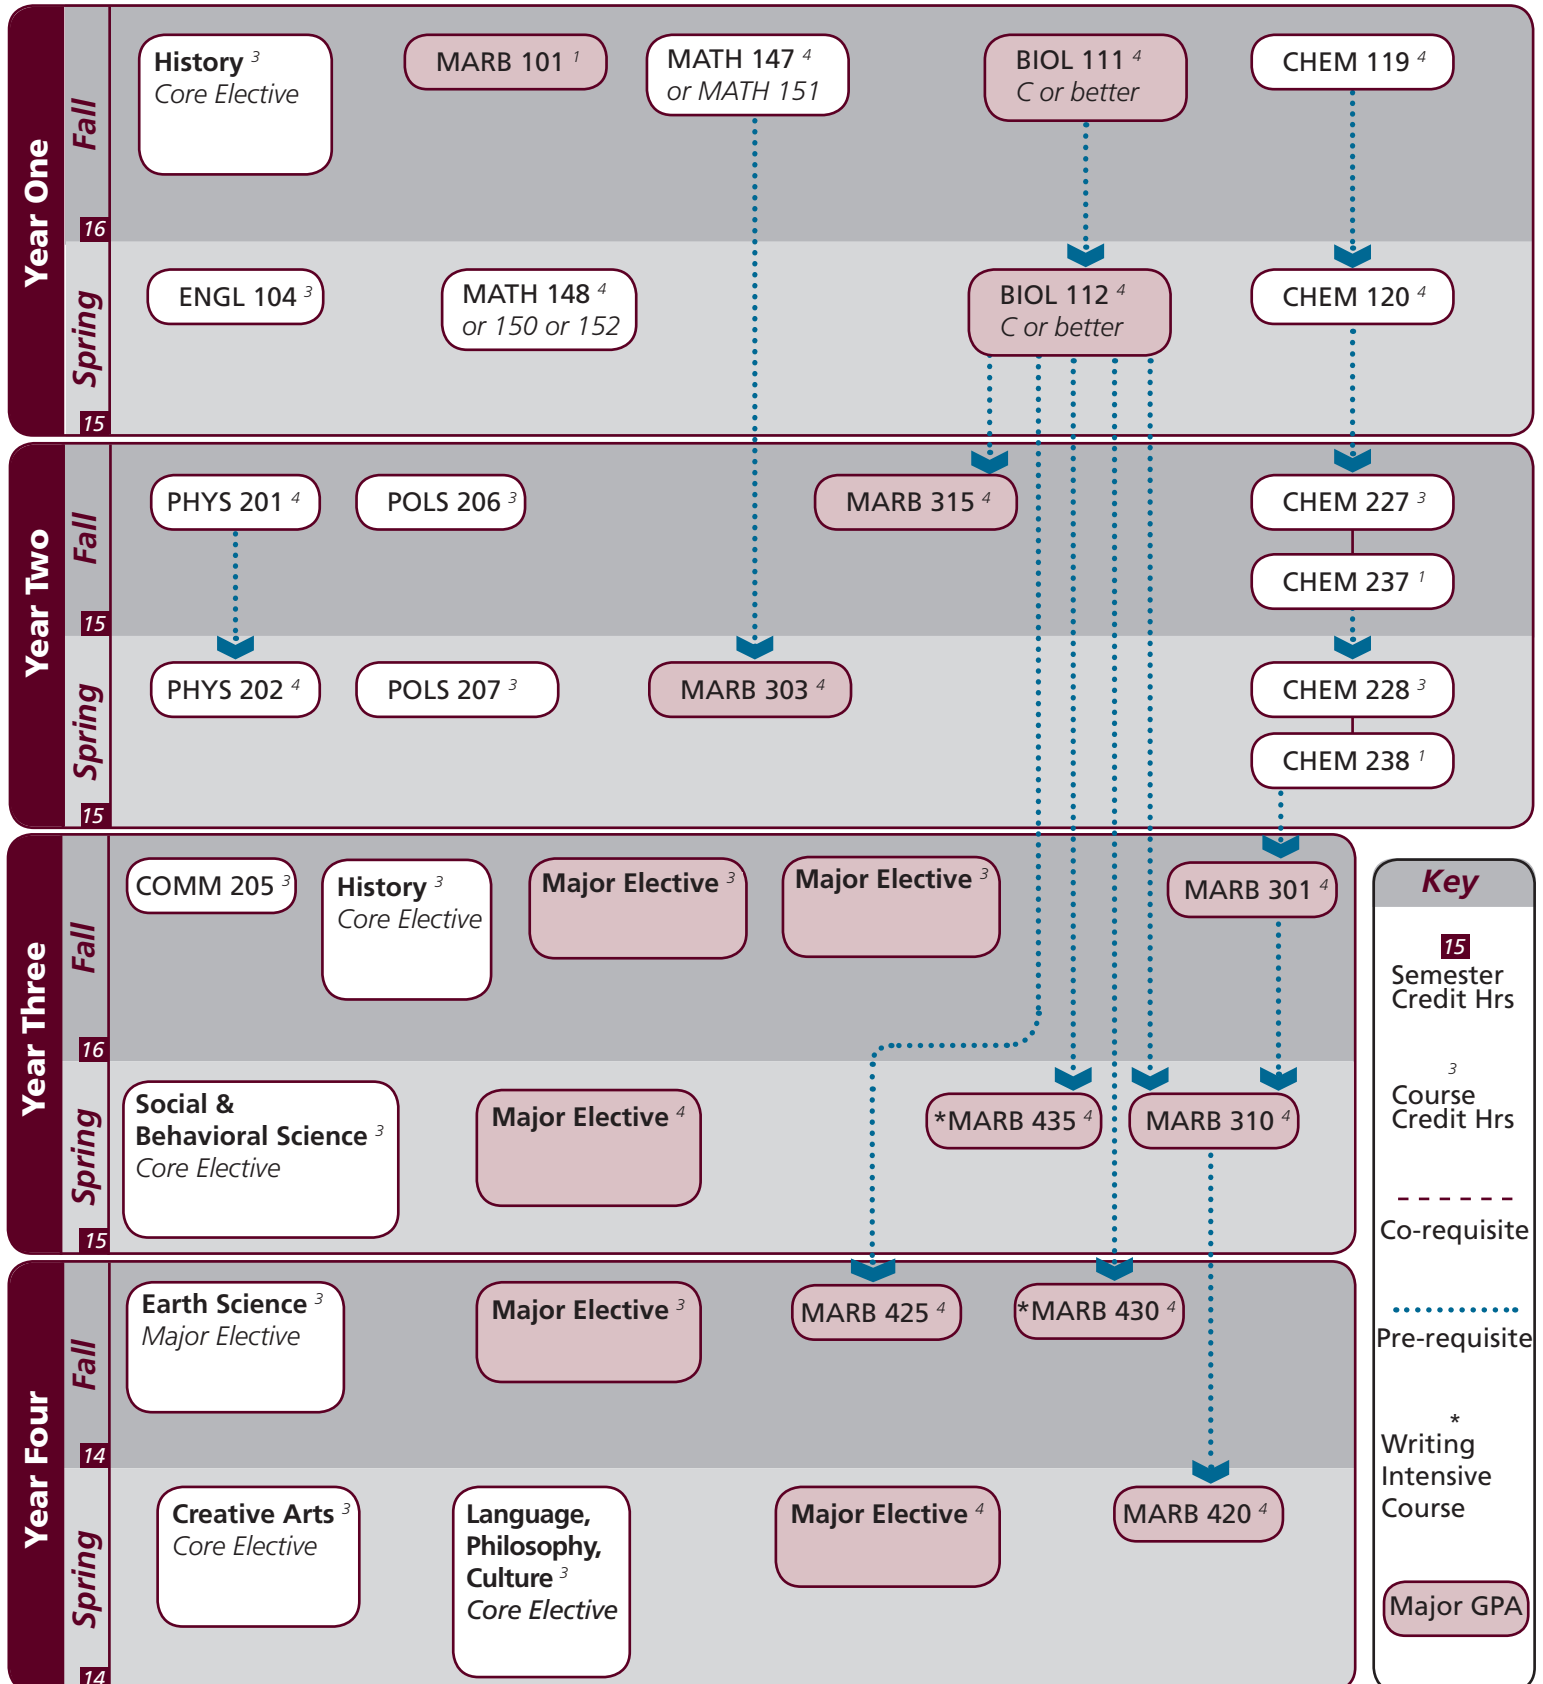

Catalog information: catalog.tamu.edu

“View Degree Evaluation”: <https://howdy.tamu.edu/uPortal/f/my-record/>

Notes:

Notes:

Major	Texas A&M University at Galveston Course Options					
Major Coursework	^BIOL 111 MARB 420	^BIOL 112 MARB 425	MARB 101 MARB 435	MARB 303 MARB 408 or 430	MARB 310	MARB 315
Earth Science Elective ³ <i>Select 1 course</i>	GEOL 101-499; OCNG 251-499					
Major Electives ¹⁷ <i>Select 17 hours</i>	BIOL 351 MARS 360	MARB 300-499 (<i>only up to two from 400, 401, & 407</i>)			MARS 305	MARS 325
^ Requires C or better						

Core	Texas A&M University at Galveston Course Options					
Communication ⁶ <i>Both courses required</i>	COMM 205	†ENGL 104				
Mathematics ⁶ <i>Select 2 courses</i>	MATH 147 or 151		MATH 148, 150, or 152			
Life & Physical Sciences ²⁴ <i>All courses required</i>	CHEM 119 PHYS 201 or 218	CHEM 120 PHYS 202 or 208	CHEM 227	CHEM 237	CHEM 228	CHEM 238
Language, Philosophy, Culture ³ <i>Select 1 course</i>	†ANTH 210 ENGL 334 HIST 242	ANTH 316 ENGL 335 *SPAN 201	*ENGL 204 *ENGL 338 *SPAN 202	*ENGL 222 *ENGL 374	*ENGL 253 *GEOG 202	ENGL 330 *GEOG 301
Creative Arts ³ <i>Select 1 course</i>	*ARTS 150 *THAR 281	ENGL 212	*ENGL 251	HISP 204	KINE 210	*MUSC 226
Social & Behavioral Science ³ <i>Select 1 course</i>	ANTH 202 *SOCI 205	ECON 202 *SPMT 336	ECON 203	*GEOG 201	*MARS 210	*PSYC 107
American History ⁶ <i>Select 2 courses</i>	HIST 105	HIST 106	HIST 226	HIST 232		
Political Science ⁶ <i>Both courses required</i>	POLS 206	POLS 207				

- Courses in this section can concurrently fulfill a Core or Major Requirement;
- Two semesters of a single foreign language is required for students who did not complete the foreign language req in high school