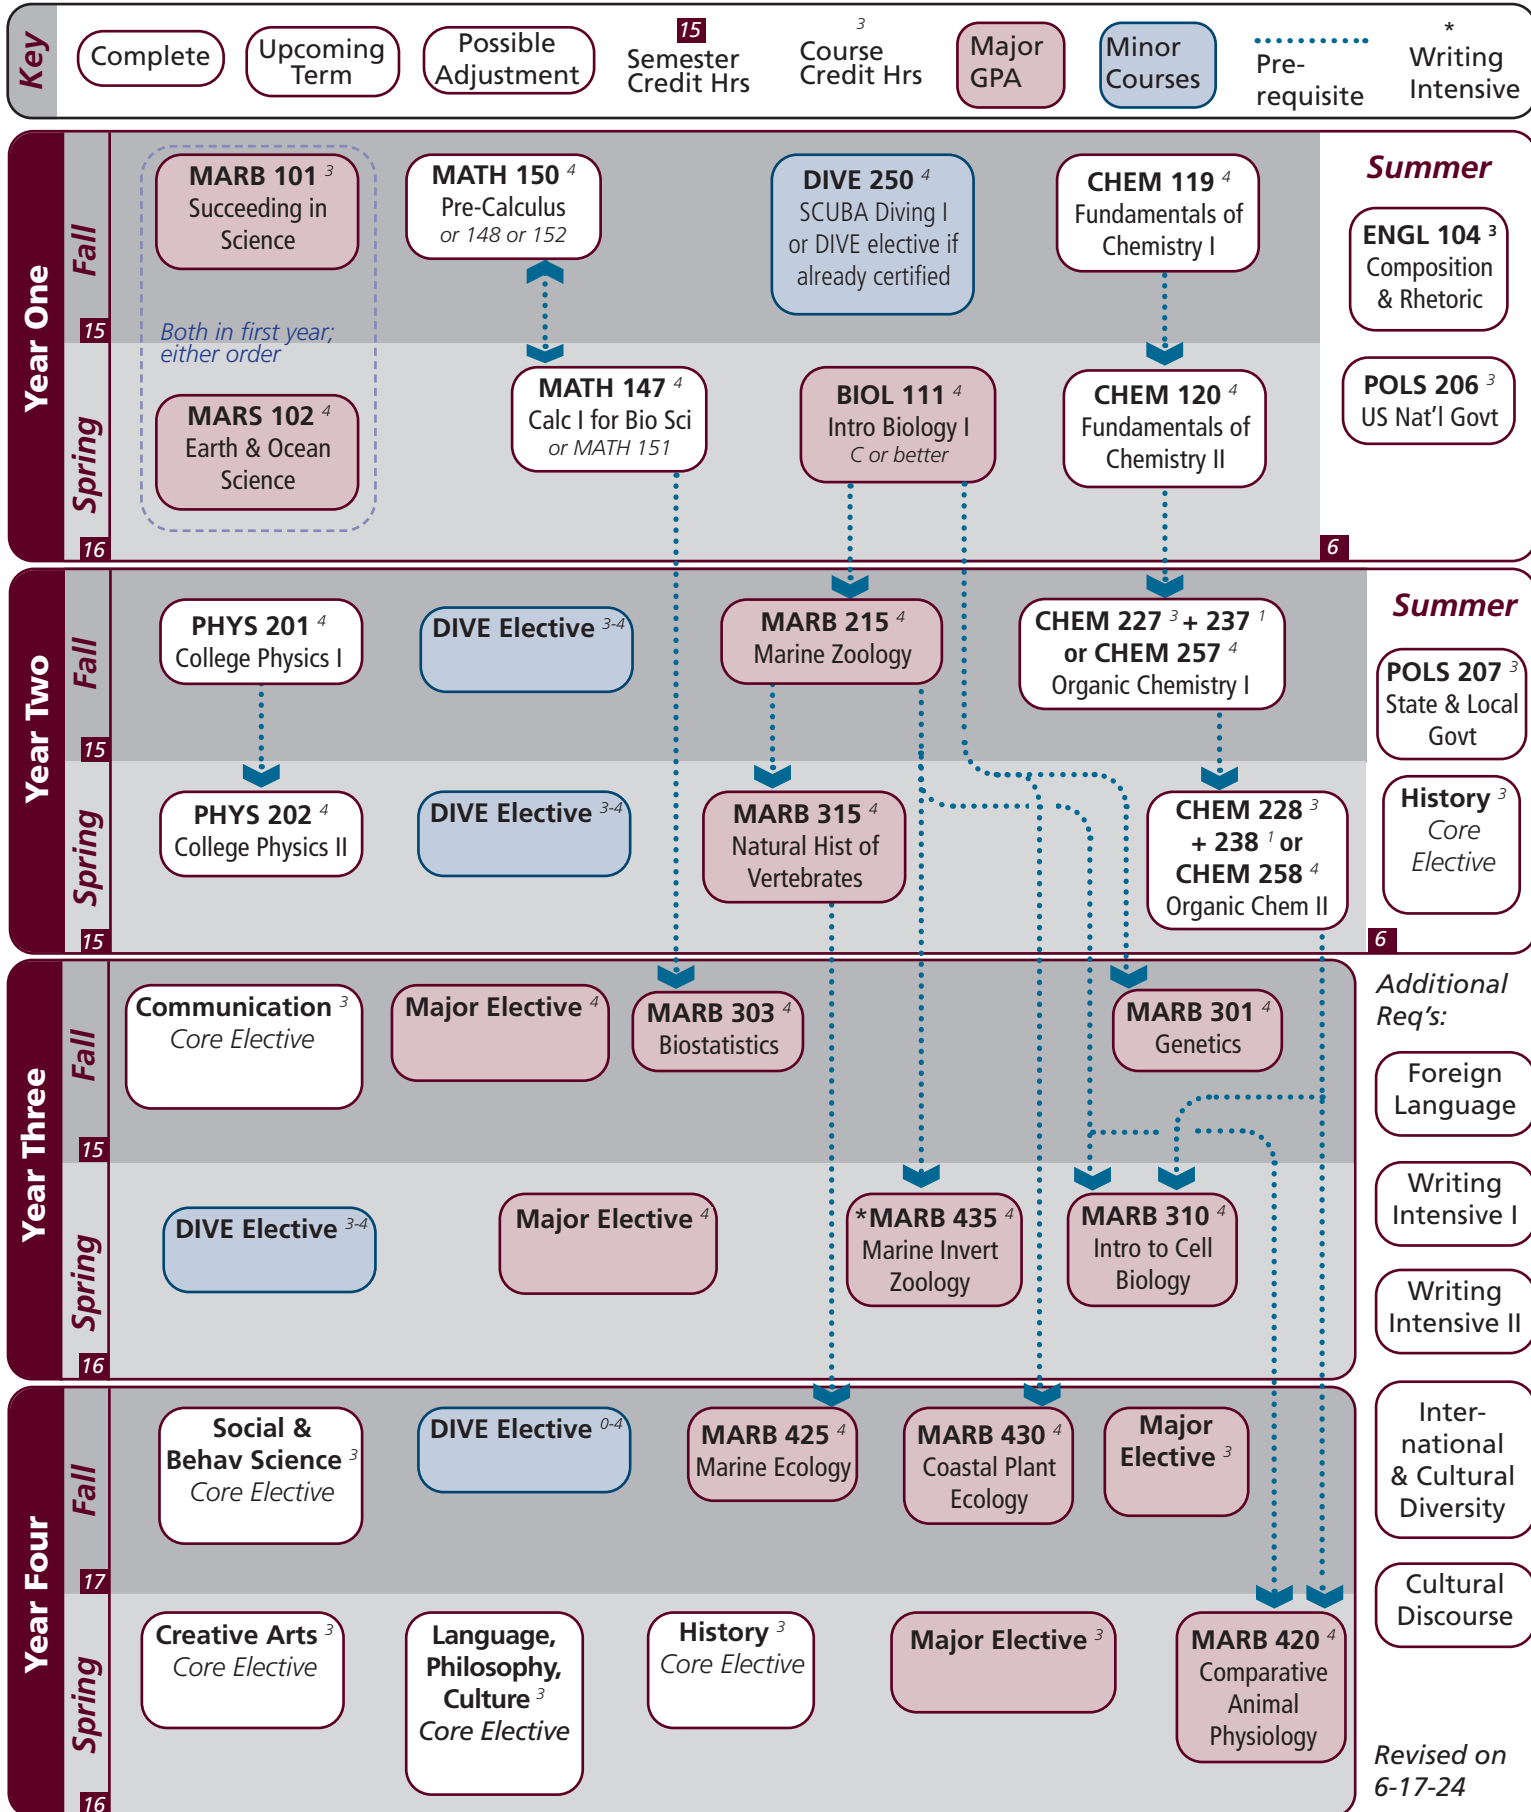

# Marine Biology with Diving Tech & Methods Minor | 2024-2025 Catalog

Catalog information: [catalog.tamu.edu](http://catalog.tamu.edu)

Name: \_\_\_\_\_

“View Degree Evaluation”: <https://howdy.tamu.edu/uPortal/f/my-record/> UIN: \_\_\_\_\_

# Marine Biology with Diving Tech & Methods Minor | 2024-2025 Catalog

Major	Texas A&M University at Galveston Course Options					
<b>Major Coursework</b>	^BIOL 111 MARB 315	MARB 101 MARB 420	MARB 215 MARB 425	MARB 301 MARB 430	MARB 303 MARB 435	MARB 310 MARS 102
<b>Major Electives</b> <sup>14</sup> Select 14 hours	BIOL 351 MARS 300-499	FSCI 360	MARB 300-499 ( <i>only up to two from 400, 401, 403, &amp; 407</i> )			
^ Requires C or better						

University	Texas A&M University at Galveston Course Options					
<b>Writing Intensive</b> <sup>6</sup> Select 2 courses	BIOL 351	MARB 403	MARB 408	MARB 433	MARB 435	MARB 445
<b>International and Cultural Diversity</b> <sup>3</sup> Select 1 course	Note that any * marked major or core course will concurrently fulfill both requirements					
	*ARTS 150 *ENGL 374 MARA 440 MART 400 *SOCI 205	*COMM 365 *GEOG 201 MARE 400 MAST 411 *SPMT 336	*ENGL 204 *GEOG 202 MARR 400 *PERF 226 *SPMT 337	*ENGL 251 *GEOG 301 *MARS 210 *PERF 281	*ENGL 253 HIST 405 MARS 280 NAUT 400	*ENGL 338 *KINE 282 MARS 432 *PBSI 107
	<i>Pending final approval</i>					
<b>Cultural Discourse</b> <sup>3</sup> Select 1 course	Note that any † marked major or core course will concurrently fulfill both requirements					
	†ANTH 210 MAST 226	†ENGL 104 MAST 340	†ENGL 203 †PERF 301	FSCI 334 †PHIL 111	MARA 373	†MARB 445
<b>General Electives</b>	Free electives as needed to reach 120 cumulative hours					

- Courses in this section can concurrently fulfill a Core or Major Requirement;
- Two semesters of a single foreign language is required for students who did not complete the foreign language req in high school