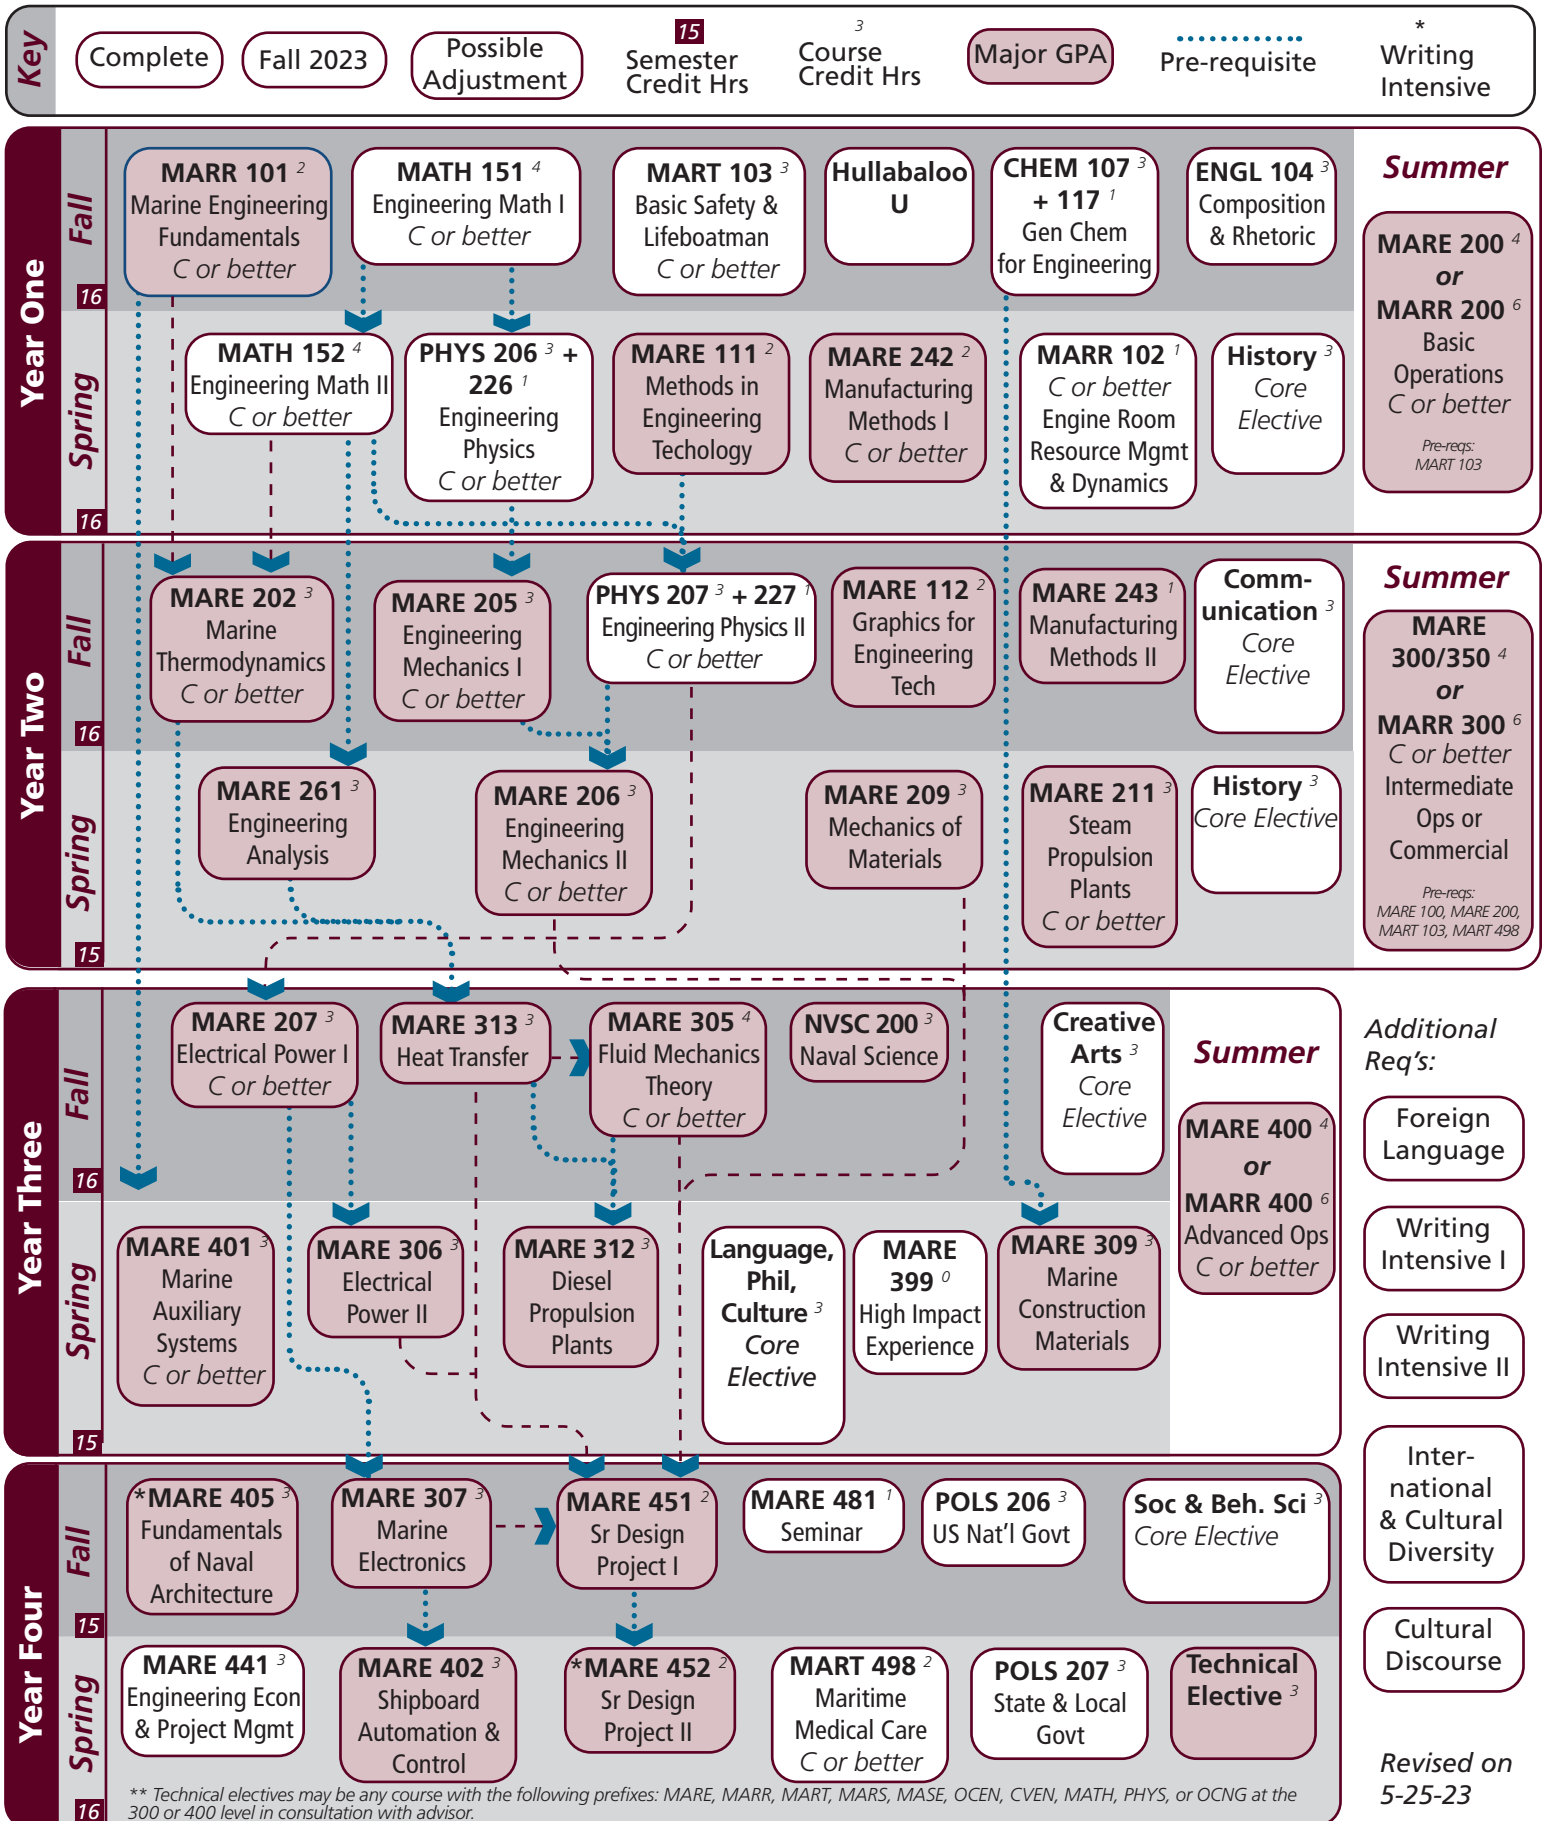

Marine Engineering Technology - LO | 2023-2024

Name: _____

Catalog information: catalog.tamu.edu

“View Degree Evaluation”: <https://howdy.tamu.edu/uPortal/f/my-record/>

UIN: _____

**Every Fall
& Spring:**

ZOPT 100⁰
CORPS

ZOPT 300⁰
engine option

** Technical electives may be any course with the following prefixes: MARE, MARR, MART, MARS, MASE, OCEN, CVEN, MATH, PHYS, or OCNG at the 300 or 400 level in consultation with advisor.

Revised on 5-25-23

Notes:

Major	TAMUG Course Options					
Major Coursework	MARE 111	MARE 112	^MARE/MARR 200	^MARE 202	^MARE 205	
	^MARE 206	^MARE 207	MARE 209	^MARE 211	^MARE 242	^MARE 243
	MARE 261	^MARE/MARR 300 or MARE 350		^MARE 305	^MARE 306	^MARE 307
	MARE 309	^MARE 312	MARE 313	MARE 399	*^MARE/MARR 400	
	^MARE 401	^MARE 402	^MARE 405	MARE 441	^MARR 101	^MARR 102
	MARE 451	MARE 452	MARR 481	^MART 103	^MART 498	NVSC 200
Technical Electives ³ Select 3 hours	In consultation with advisor: MASE 300-499 MART 300-499		CVEN 300-400 MATH 300-499	MARE 300-499 OCEN 300-499	MARR 300-499 OCNG 300-499	MARS 300-499 PHYS 300-499

- Courses in this section can concurrently fulfill a Core or Major Requirement;
- Two semesters of a single foreign language is required for students who did not complete the foreign language req in high school