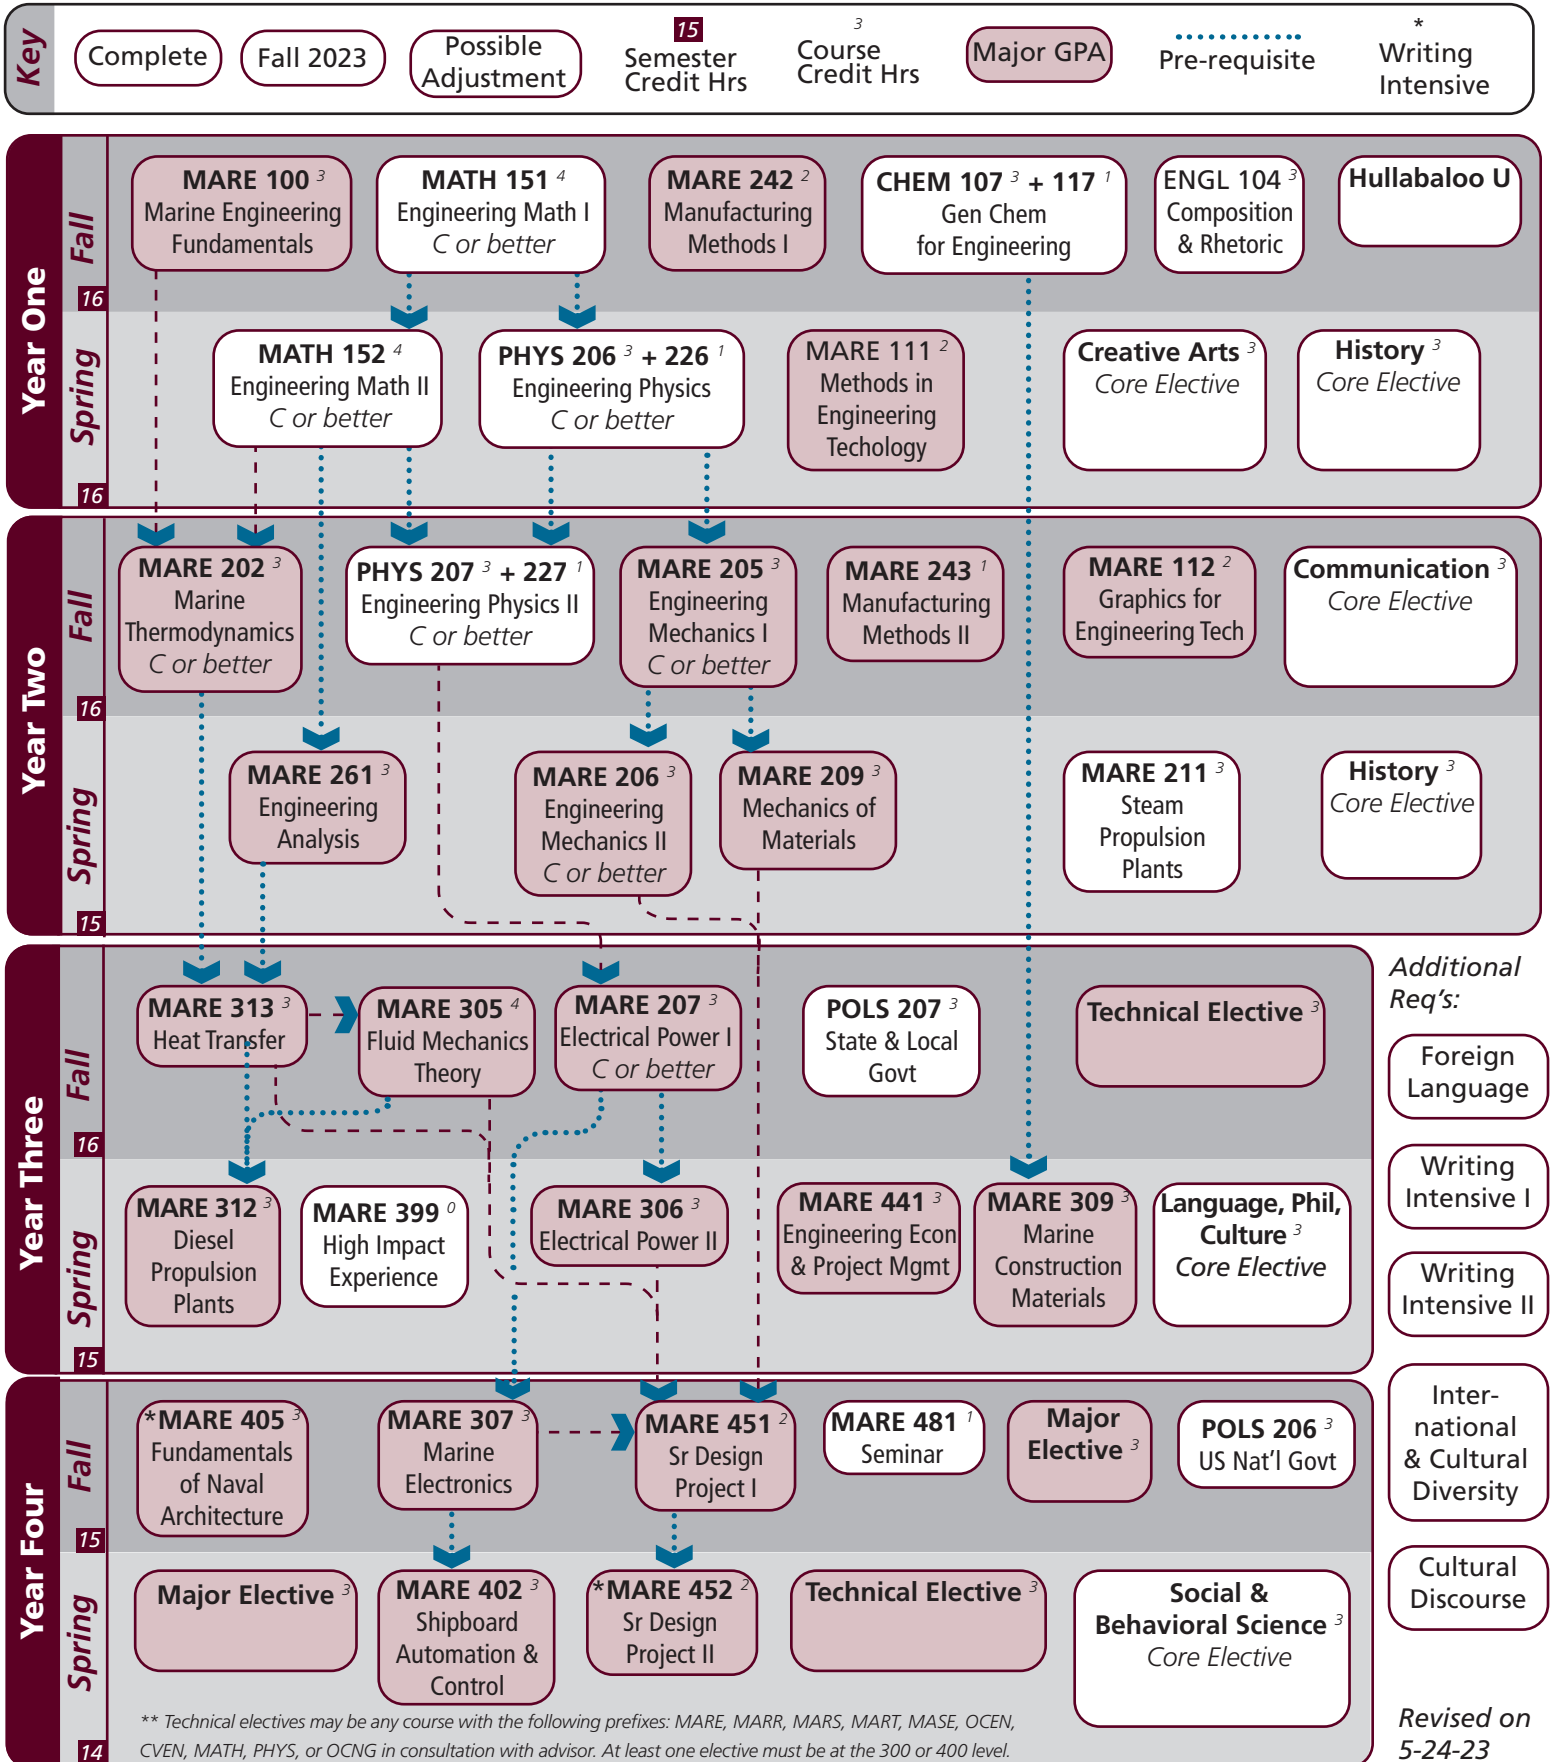

Marine Engineering Technology | 2023-2024

Name: _____

UIN: _____

Catalog information: catalog.tamu.edu

“View Degree Evaluation”: <https://howdy.tamu.edu/uPortal/f/my-record/>

** Technical electives may be any course with the following prefixes: MARE, MARR, MARS, MART, MASE, OCEN, CVEN, MATH, PHYS, or OCNG in consultation with advisor. At least one elective must be at the 300 or 400 level.

Marine Engineering Technology | 2023-2024 Catalog | Major Guide

Notes:

Major	TAMUG Course Options					
Major Coursework	MARE 100 ^MARE 207 MARE 305 MARE 399 MARE 481	MARE 111 MARE 209 MARE 306 MARE 402	MARE 112 MARE 211 MARE 307 MARE 405	^MARE 202 MARE 242 MARE 309 MARE 441	^MARE 205 MARE 243 MARE 312 MARE 451	^MARE 206 MARE 261 MARE 313 MARE 452
Major Electives ⁶ <i>Select 6 hours</i>	MARE 400 - 499 (Excluding MARE 405)					
Technical Electives ⁶ <i>Select 6 hours</i>	In consultation with advisor: MASE 100-499 OCEN 100-499		MARE 100-499 CVEN 100-499	MARR 300-499 MATH 100-499	MARS 100-499 PHYS 100-499	MART 300-499 OCNG 300-499

- Courses in this section can concurrently fulfill a Core or Major Requirement;
- Two semesters of a single foreign language is required for students who did not complete the foreign language req in high school