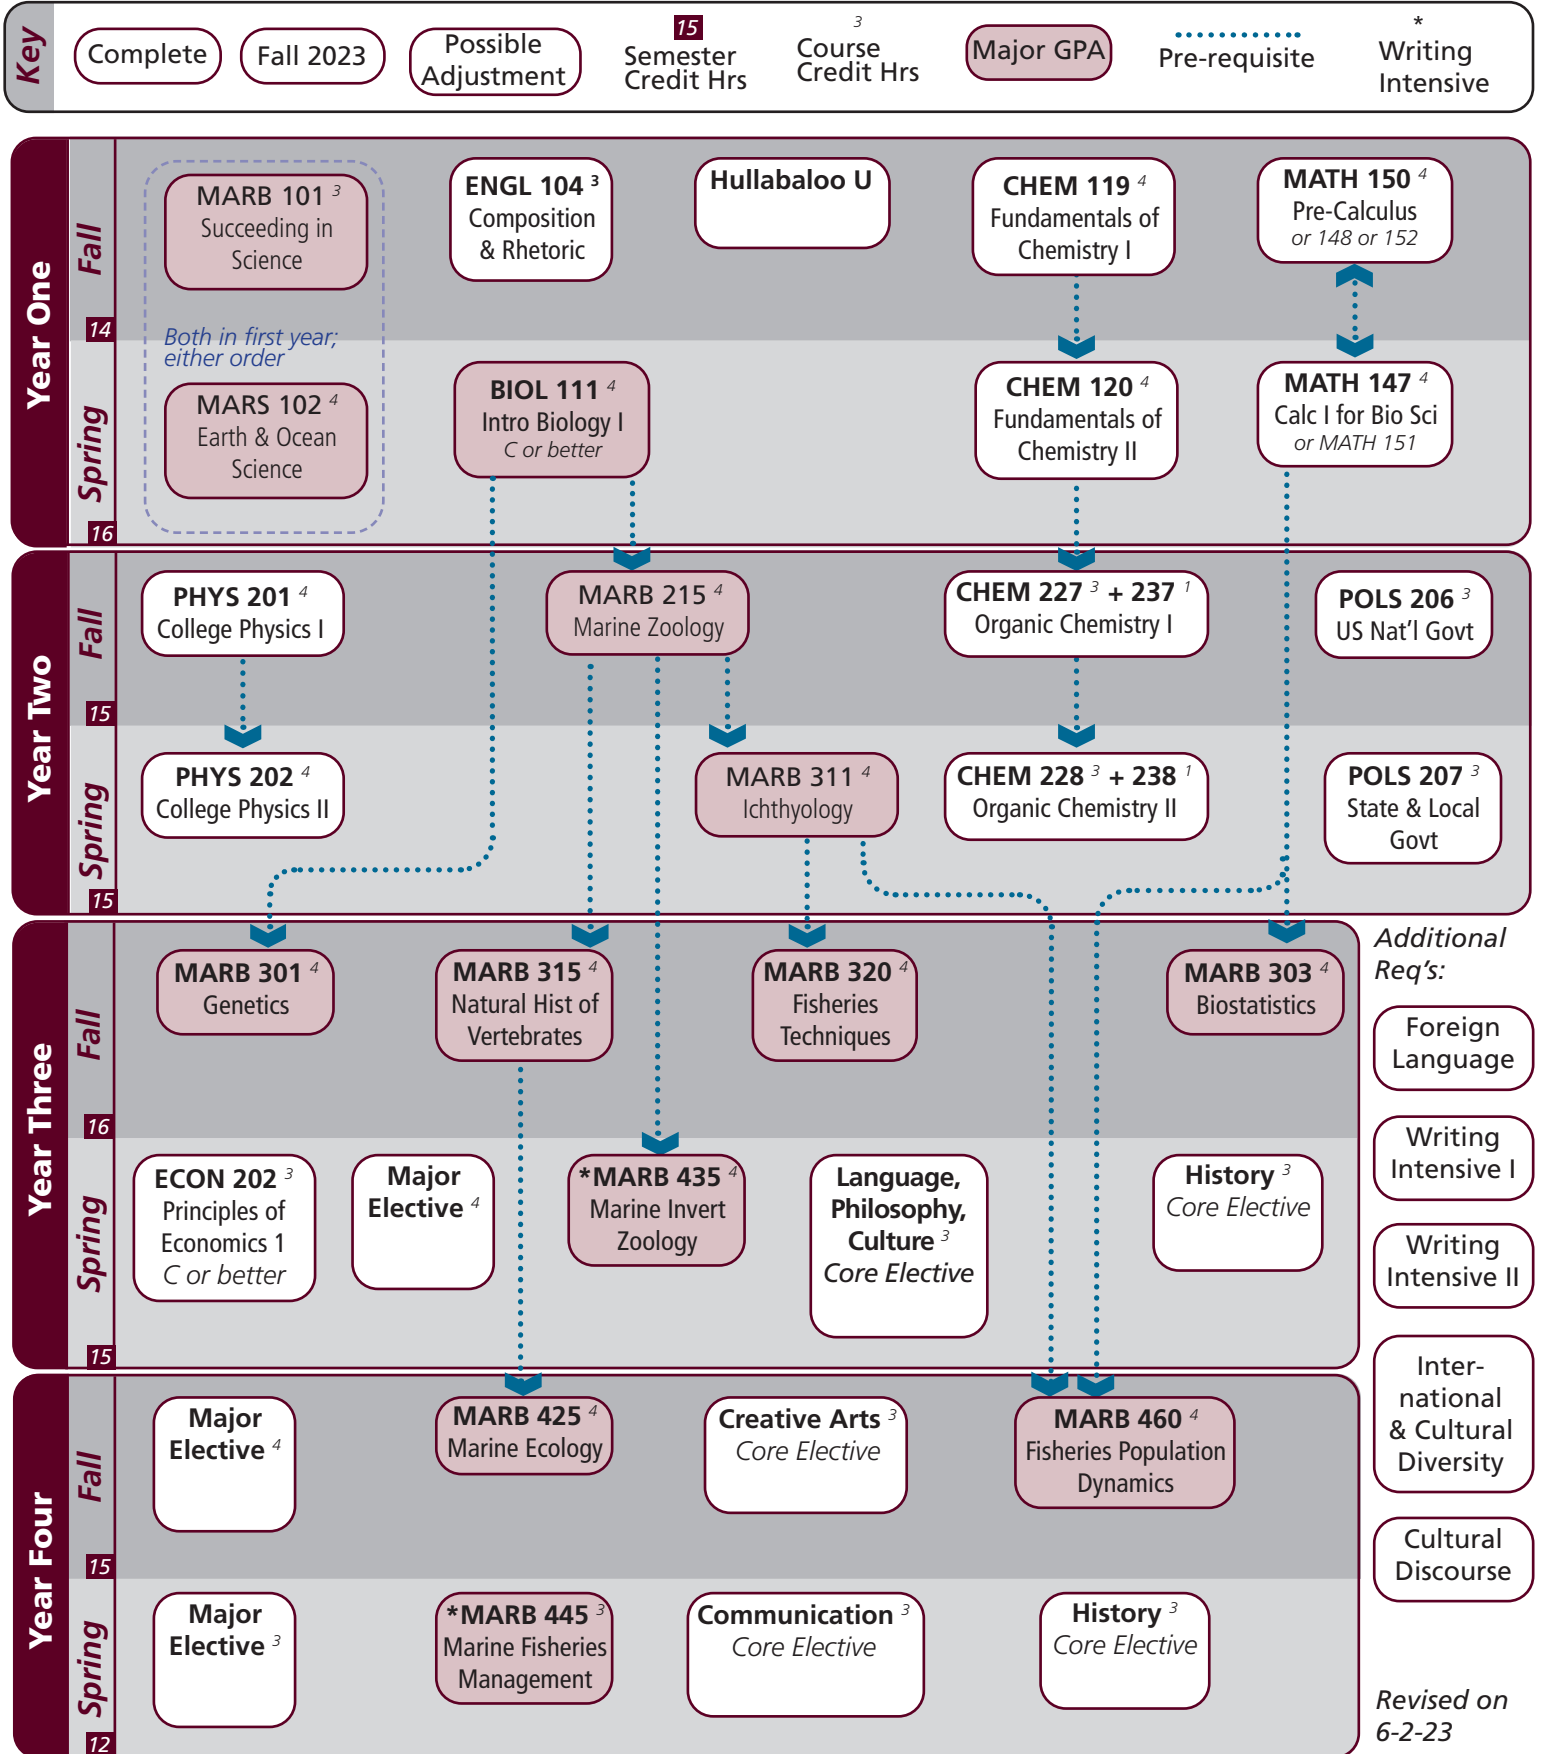

Marine Fisheries | 2023-2024 Catalog

Name: _____

UIN: _____

Catalog information: catalog.tamu.edu

“View Degree Evaluation”: <https://howdy.tamu.edu/uPortal/f/my-record/>

Marine Fisheries | 2023-2024 Catalog

Notes:

Major	Texas A&M University at Galveston Course Options					
Major Coursework	^BIOL 111 MARB 315 MARS 102	MARB 101 MARB 320	MARB 215 MARB 425	MARB 301 MARB 435	MARB 303 MARB 445	MARB 311 MARB 460
Supporting Electives ¹¹ Select 11 hours	MARB 300 - 499					
^ Requires C or better						

Core	Texas A&M University at Galveston Course Options					
Communication ⁶ Two courses required	Required: Select 1 from:	†ENGL 104 COMM 203	COMM 205	†ENGL 203	ENGL 210	
Mathematics ⁸ Select 2 courses	MATH 147 or 151		MATH 148, 150, or 152			
Life & Physical Sciences ²⁴ All courses required	CHEM 119 PHYS 201	CHEM 120 PHYS 202	CHEM 227	CHEM 237	CHEM 228	CHEM 238
Language, Philosophy, Culture ³ Select 1 course	†ANTH 210 ENGL 335 HIST 242	ANTH 316 *ENGL 338 MAST 270	*ENGL 204 *ENGL 374 †PHIL 111	*ENGL 253 *GEOG 202 PHIL 251	ENGL 330 *GEOG 301	ENGL 334
Creative Arts ³ Select 1 course	*ARTS 150 †PERF 301	ENGL 212	*ENGL 251	HISP 204	*PERF 226	*PERF 281
Social & Behavioral Science ³	ECON 202					
American History ⁶ Select 2 courses	HIST 105	HIST 106	HIST 226	HIST 232		
Political Science ⁶ Both courses required	POLS 206	POLS 207				

- Courses in this section can concurrently fulfill a Core or Major Requirement;
- Two semesters of a single foreign language is required for students who did not complete the foreign language req in high school