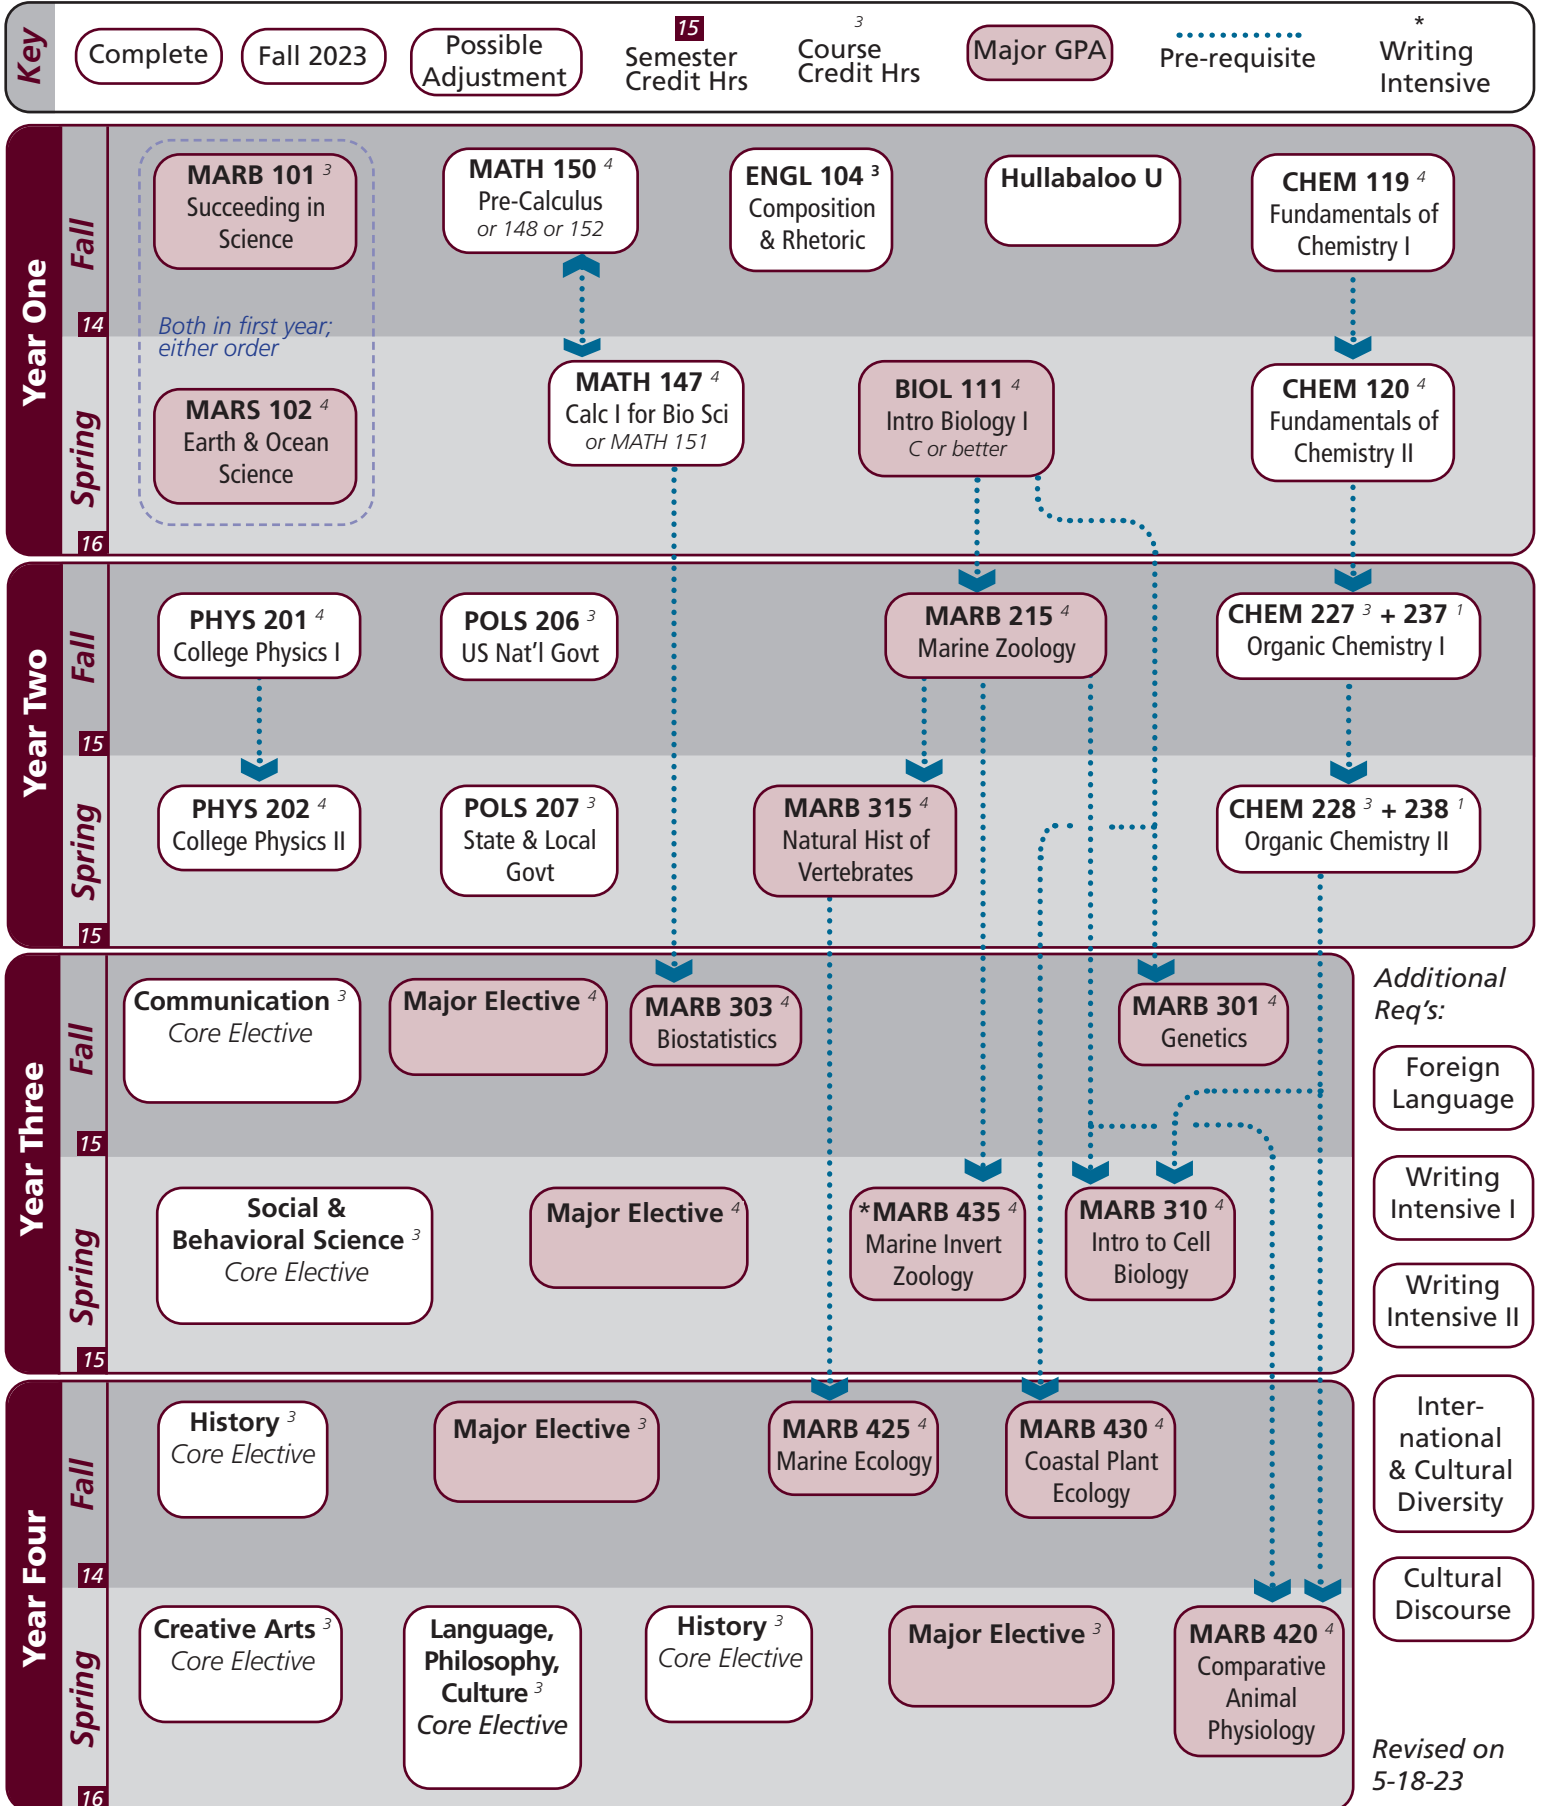

Catalog information: catalog.tamu.edu

“View Degree Evaluation”: <https://howdy.tamu.edu/uPortal/f/my-record/>

Marine Biology | 2023-2024 Catalog

Notes:

Major	Texas A&M University at Galveston Course Options					
Major Coursework	^BIOL 111 MARB 315	MARB 101 MARB 420	MARB 215 MARB 425	MARB 301 MARB 430	MARB 303 MARB 435	MARB 310 MARS 102
Major Electives ¹⁴ Select 14 hours	BIOL 351 MARS 305	FSCI 360 MARS 325	MARB 300-499 (only up to two from 400, 401, 403, & 407)			
^ Requires C or better						

Core	Texas A&M University at Galveston Course Options					
Communication ⁶	Required: Select 1 from:	†ENGL 104 COMM 203	COMM 205	†ENGL 203	ENGL 210	
Mathematics ⁸ Both courses required	MATH 147	MATH 148, 150, or 152				
Life & Physical Sciences ²⁴ All courses required	CHEM 119 PHYS 201	CHEM 120 PHYS 202	CHEM 227	CHEM 237	CHEM 228	CHEM 238
Language, Philosophy, Culture ³ Select 1 course	†ANTH 210 ENGL 335 HIST 242	ANTH 316 *ENGL 338 MAST 270	*ENGL 204 *ENGL 374 †PHIL 111	*ENGL 253 *GEOG 202 PHIL 251	ENGL 330 *GEOG 301	ENGL 334
Creative Arts ³ Select 1 course	*ARTS 150 †PERF 301	ENGL 212	*ENGL 251	HISP 204	*PERF 226	*PERF 281
Social & Behavioral Science ³ Select 1 course	ANTH 202 *MARS 210	*COMM 365 *PBSI 107	ECON 202 *SOCL 205	ECON 203 *SPMT 336	*GEOG 201 *SPMT 337	*KINE 282
American History ⁶ Select 2 courses	HIST 105	HIST 106	HIST 226	HIST 232		
Political Science ⁶ Both courses required	POLS 206	POLS 207				

- Courses in this section can concurrently fulfill a Core or Major Requirement;
- Two semesters of a single foreign language is required for students who did not complete the foreign language req in high school