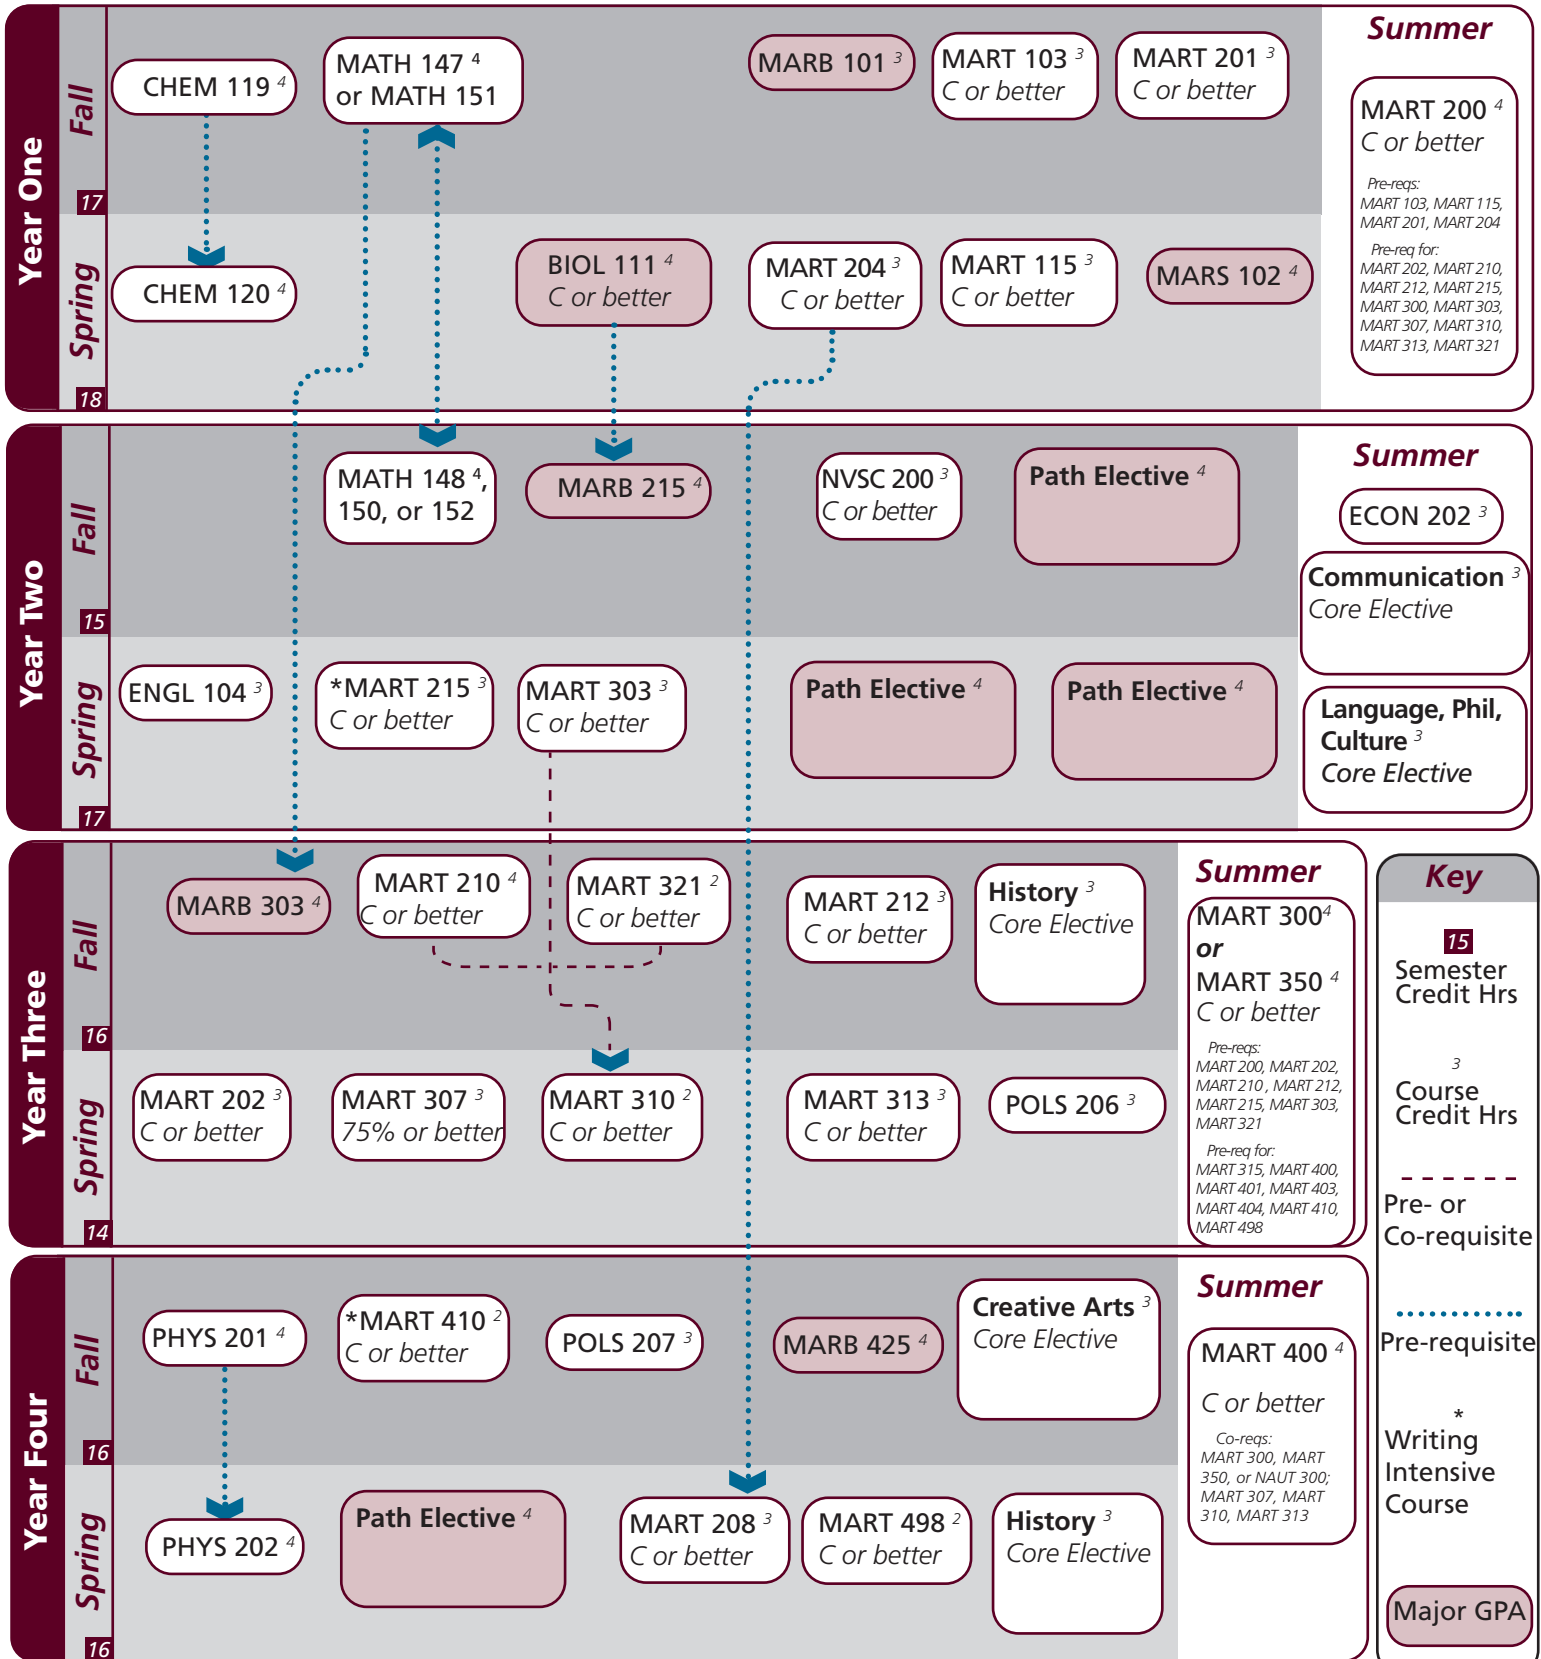

Marine Biology - LO | 2022-2023 Catalog

Name: _____

UIN: _____

Catalog information: catalog.tamu.edu

“View Degree Evaluation”: <https://howdy.tamu.edu/uPortal/f/my-record/>

ZOPT 100⁰
CORPS

ZOPT 300⁰
deck option

Notes:

Revised on 5-26-22

NSC Check-out

I understand that the courses indicated on this guide are those my advisor recommends. I acknowledge that if I make changes without consulting my advisor, I risk taking courses that will not count toward my degree, not count toward financial aid, and/or could delay progress to degree.

Signature: _____

Marine Biology - License Option | 2022-2023 Catalog | Major Guide

Notes:

Major	Texas A&M University at Galveston Course Options					
Major Coursework	BIOL 111	MARB 101	MARB 215	MARB 303	MARB 425	MARS 102
License Courses	^MART 103 ^MART 208 ^MART 303 ^MART 410	^MART 115 ^MART 210 ^MART 307 ^MART 498	^MART 200 ^MART 212 ^MART 310 ^NVSC 200	^MART 201 ^MART 215 ^MART 313	^MART 202 ^MART 300 or 350 ^MART 321	^MART 204 <i>*MART 400</i>
Path Electives	Ecology Track: Required: MARB 360 Select 2: MARB 311		MARB 430 MARB 315	MARB 435		
	Molecular Track: Required: CHEM 227 & 237 Select 1: MARB 311		CHEM 228 & 238 MARB 315	MARB 435	MARB 310	
^ Requires C or better						

- Courses in this section can concurrently fulfill a Core or Major Requirement;
- Two semesters of a single foreign language is required for students who did not complete the foreign language req in high school