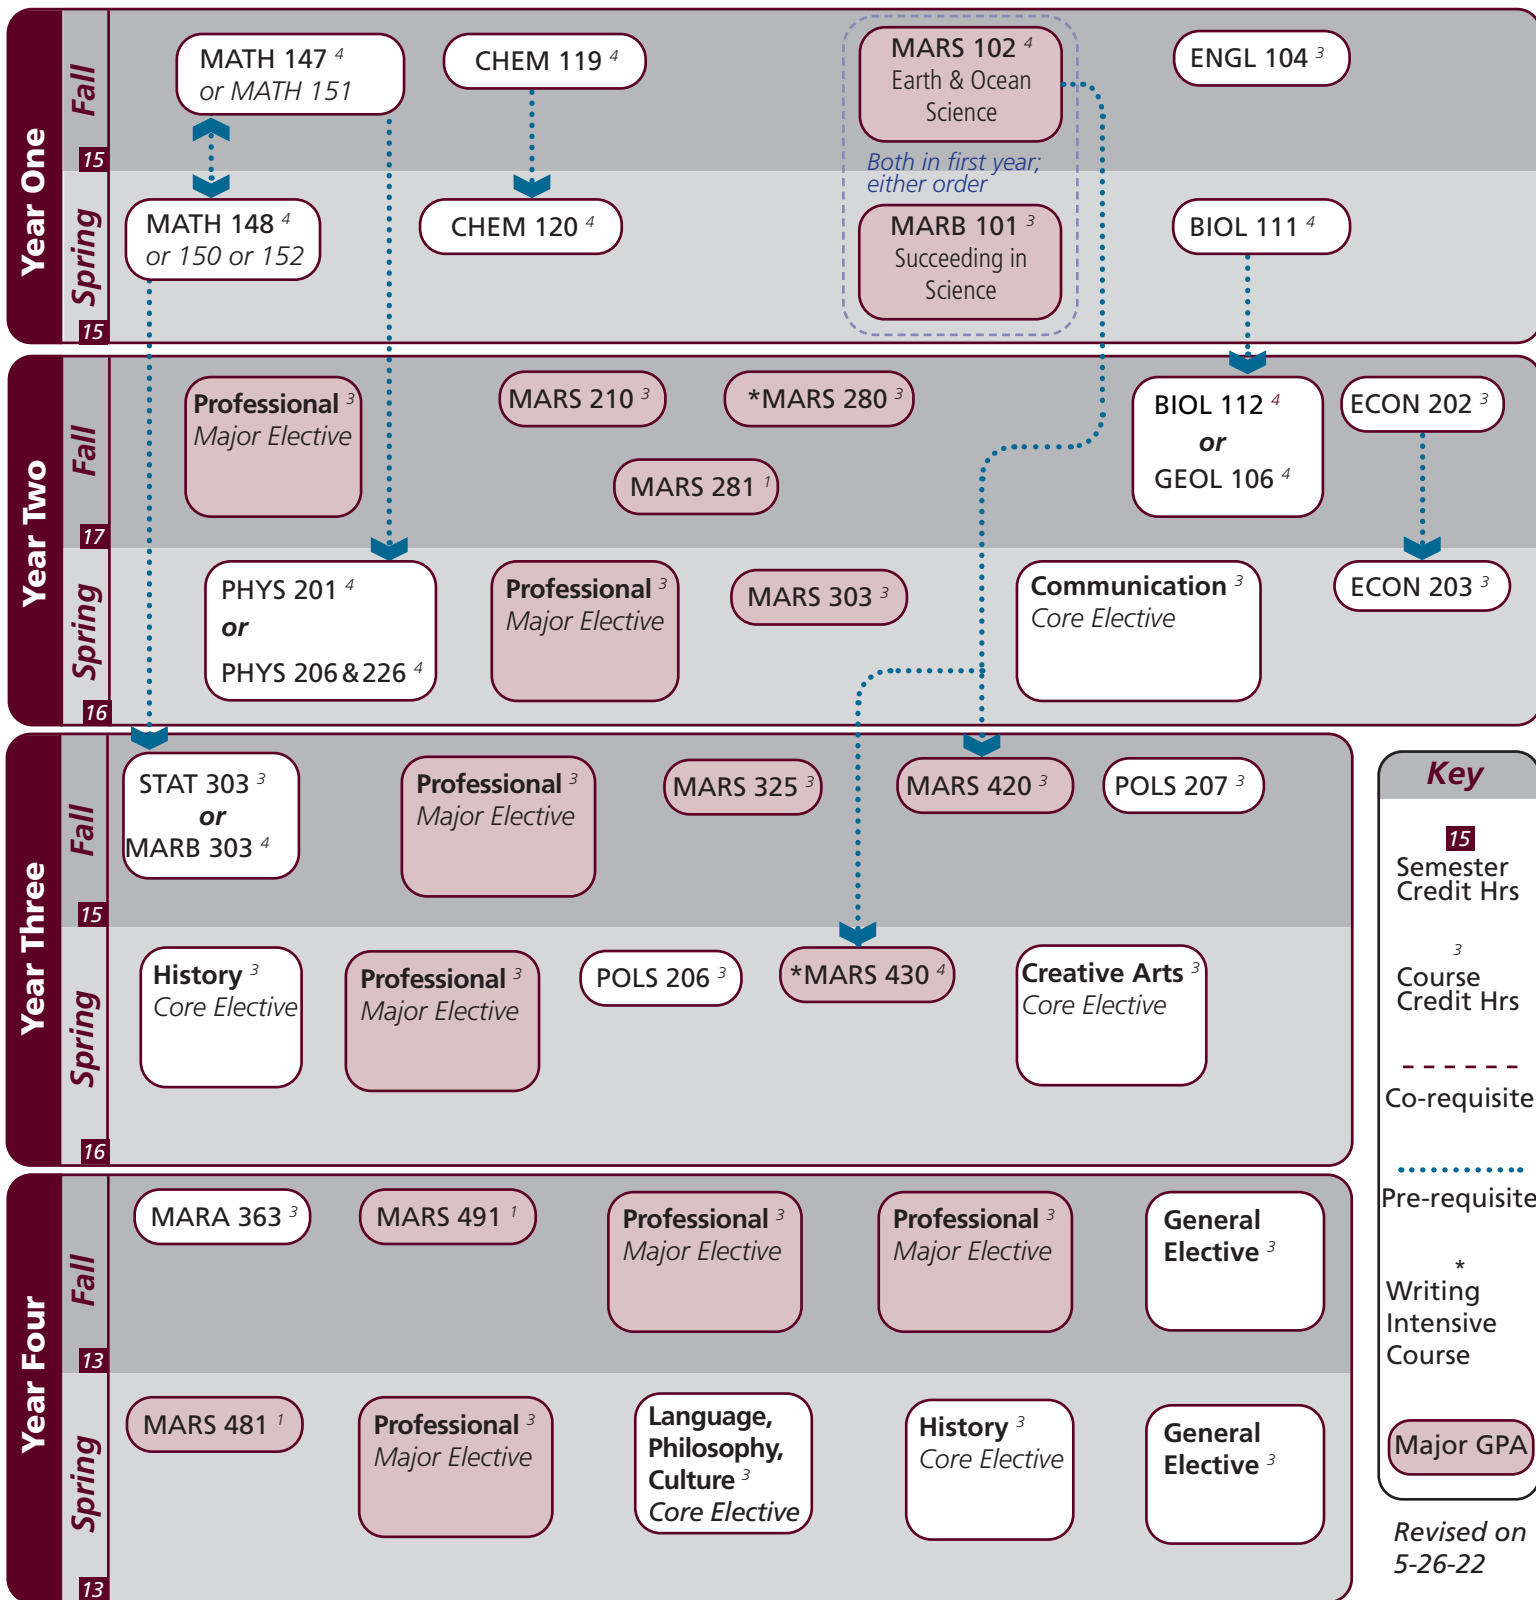

Coastal Environmental Science & Society | 2022-2023 Catalog

Name: _____

UIN: _____

Notes:

Catalog information: catalog.tamu.edu
 "View Degree Evaluation": <https://howdy.tamu.edu/uPortal/f/my-record/>

NSC Check-out

I understand that the courses indicated on this guide are those my advisor recommends. I acknowledge that if I make changes without consulting my advisor, I risk taking courses that will not count toward my degree, not count toward financial aid, and/or could delay progress to degree.

Signature: _____

Revised on 5-26-22

Coastal Environmental Science & Society | 2022-2023 Catalog

Notes:

Major	Texas A&M University at Galveston Course Options					
Major Coursework ²⁶	MARB 101 MARS 420	MARS 102 MARS 430	<i>*MARS 280</i> MARS 481	MARS 281 MARS 491	MARS 303	MARS 325
Supporting Coursework ¹²	ECON 202	ECON 203	MARA 363	STAT 303 or MARB 303		
Professional Electives ²¹ <i>Select 21 hours</i>	ATMO 363 CHEM 318 MARS 305 MARS 370/GEOG 370 MARS 425 MARS 484 OCEN 201	CHEM 227 FSCI 360 MARS 306 MARS 426 MARS 489 OCEN 265	CHEM 237 GEOG 331 MARS 310 MARS 408 <i>*MARS 432</i> MARS 491 OCEN 300	CHEM 228 MARA 470 MARS 330 MARS 410 MARS 435 MATH 251 OCEN 311	CHEM 238 MARB 300-499 MARS 340 MARS 412 MARS 440 MATH 308 STAT 303	CHEM 316 MARS 303 MARS 415 MARS 470 POLS 347

- Courses in this section can concurrently fulfill a Core or Major Requirement;
- Two semesters of a single foreign language is required for students who did not complete the foreign language req in high school